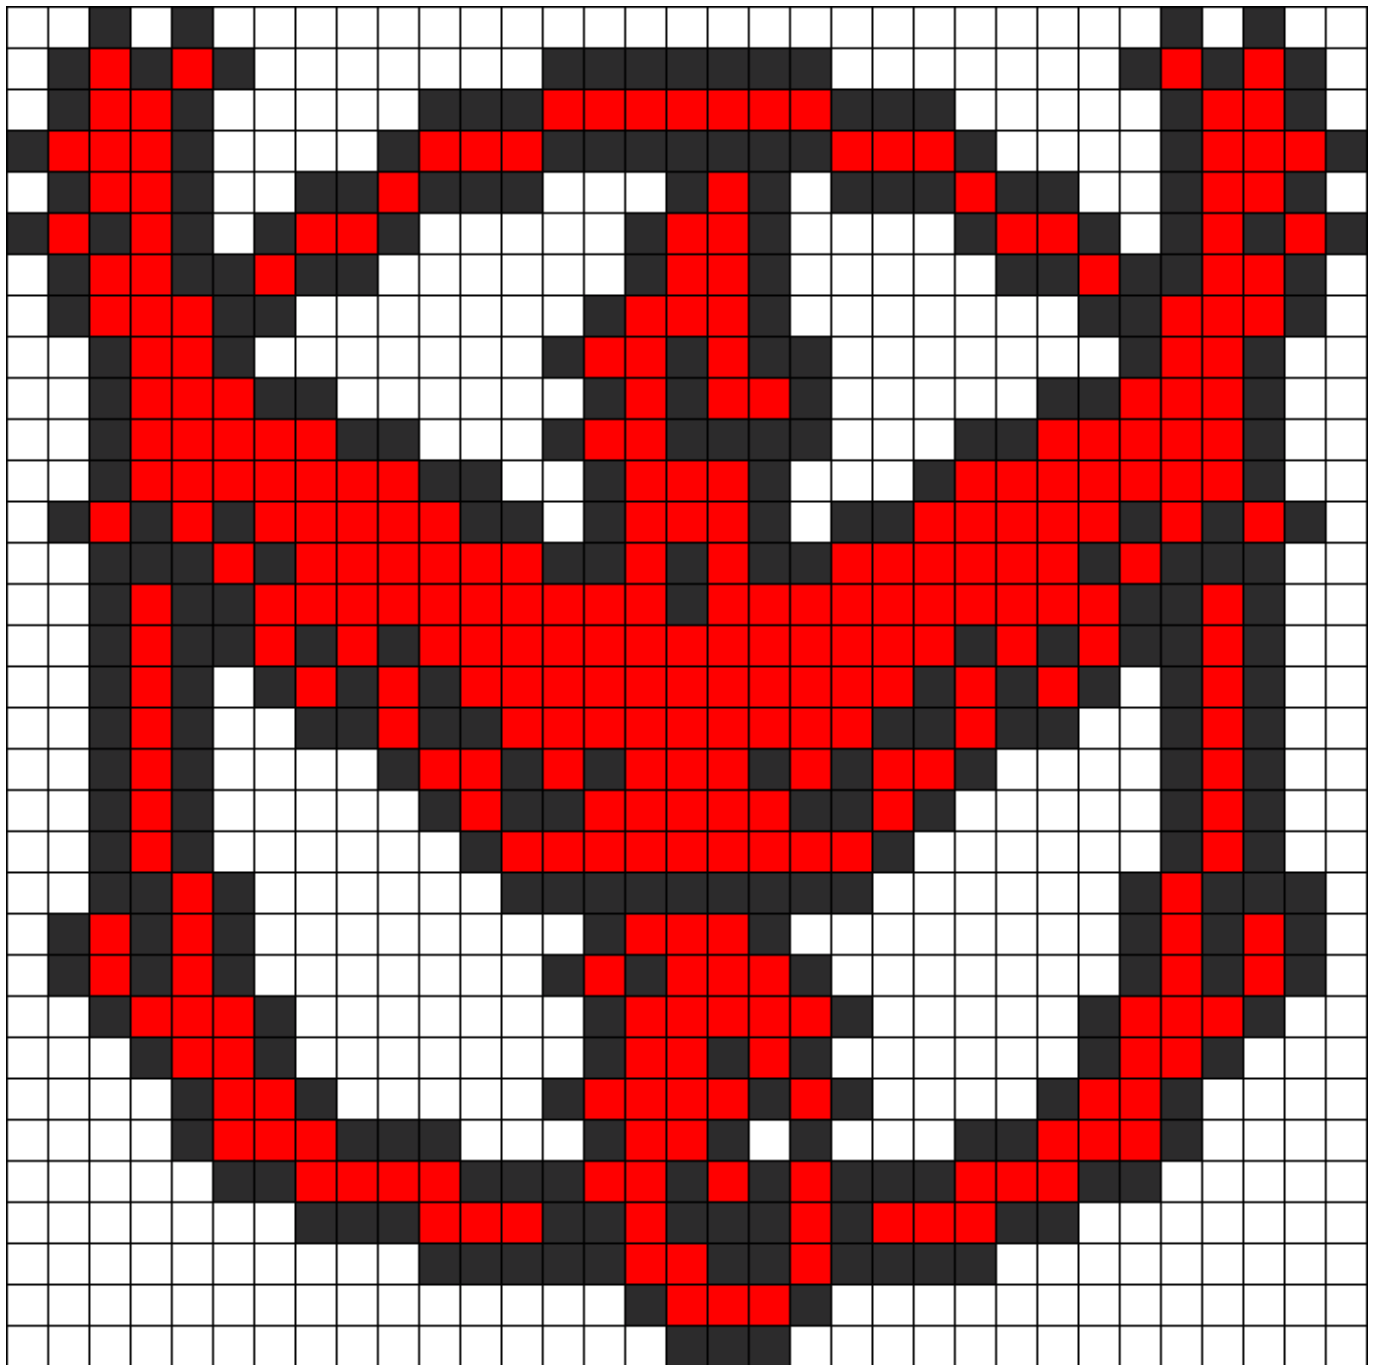

Valor Logo Pokemon Go Kandi Pattern

Created by: chill1208

33 columns wide x 33 rows tall

318 315