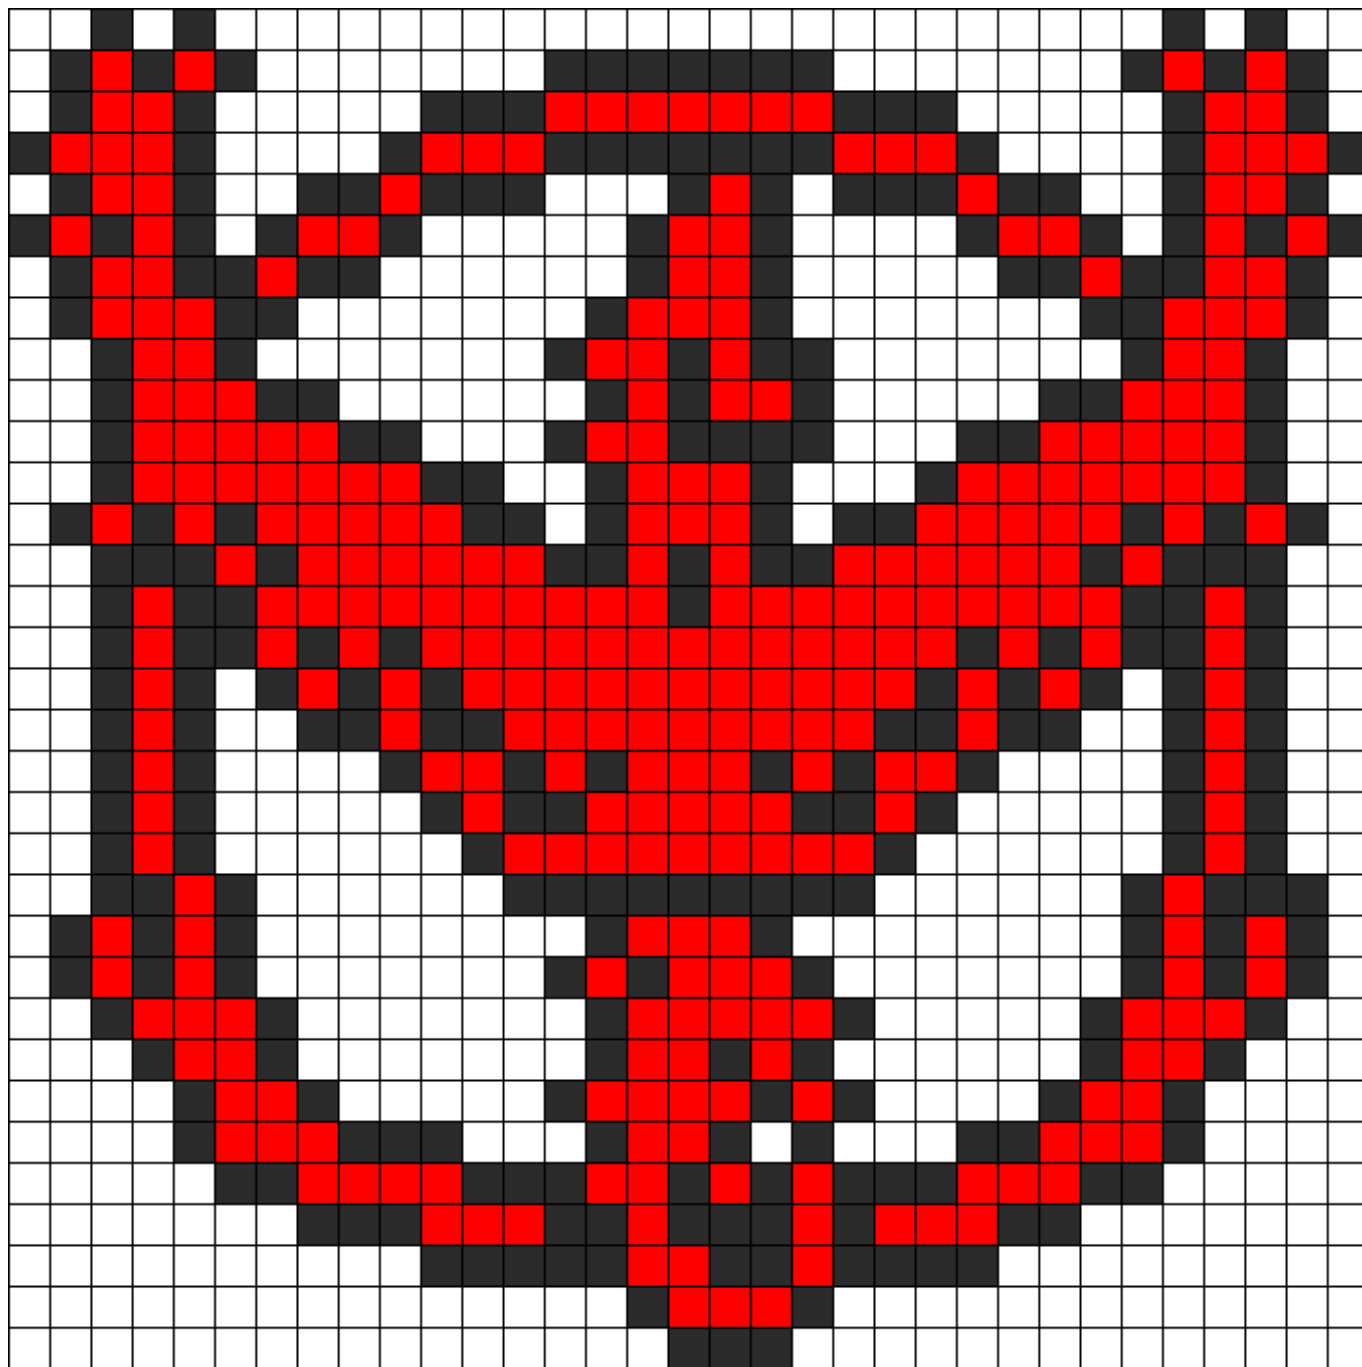

# Valor Logo Pokemon Go Kandi Pattern

Created by: chill1208

33 columns wide x 33 rows tall

318 315