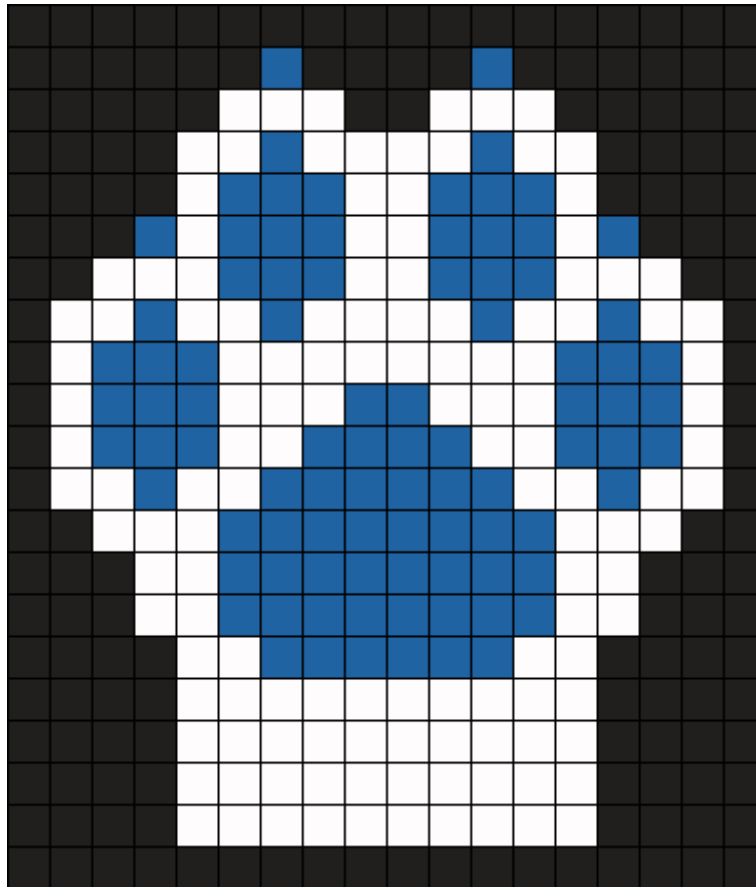

Dog Paw 2 Kandi Pattern

Created by: Nicky

18 columns wide x 21 rows tall

132

90

160