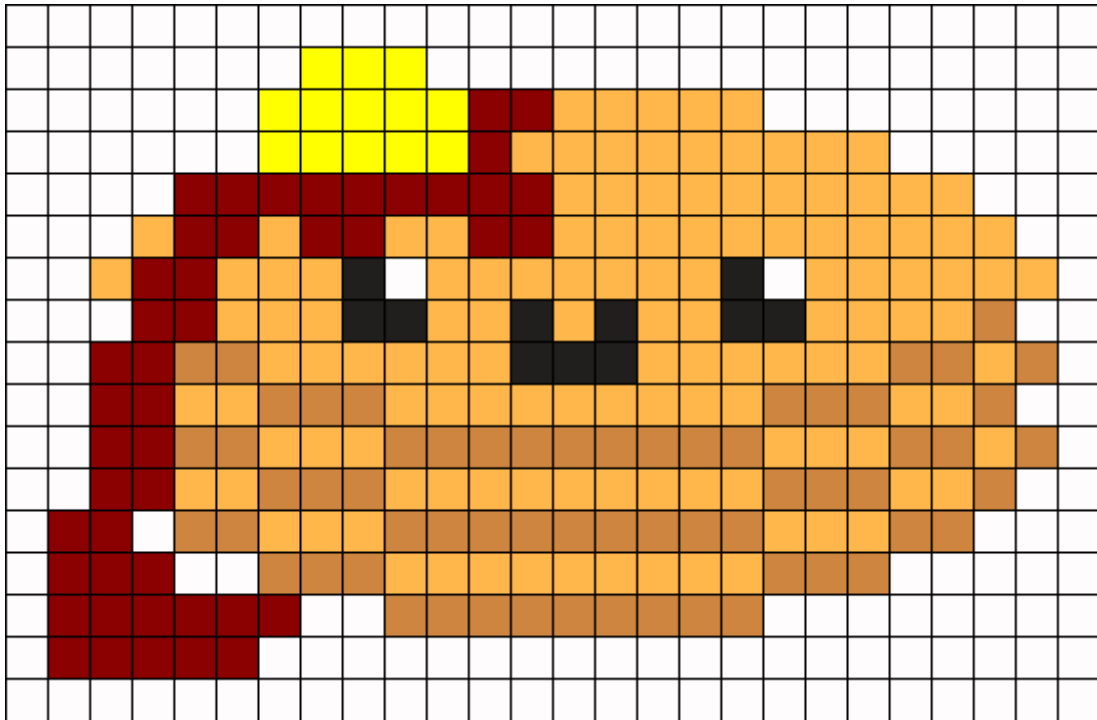

Kawaii Pancake Kandi Pattern

Created by: Nicky

26 columns wide x 17 rows tall

181

11

46

13

62