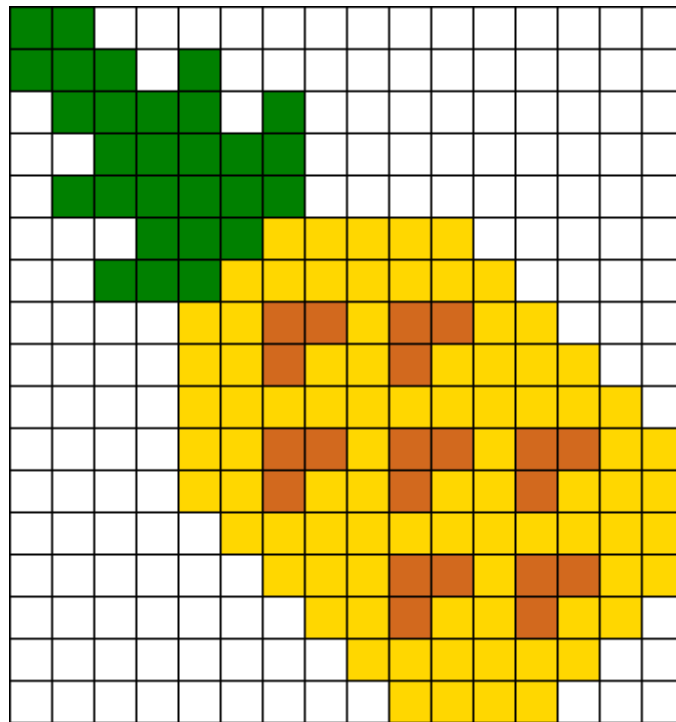

# Pineapple Kandi Pattern

Created by: Katastic

16 columns wide x 17 rows tall

84	28	21
----	----	----