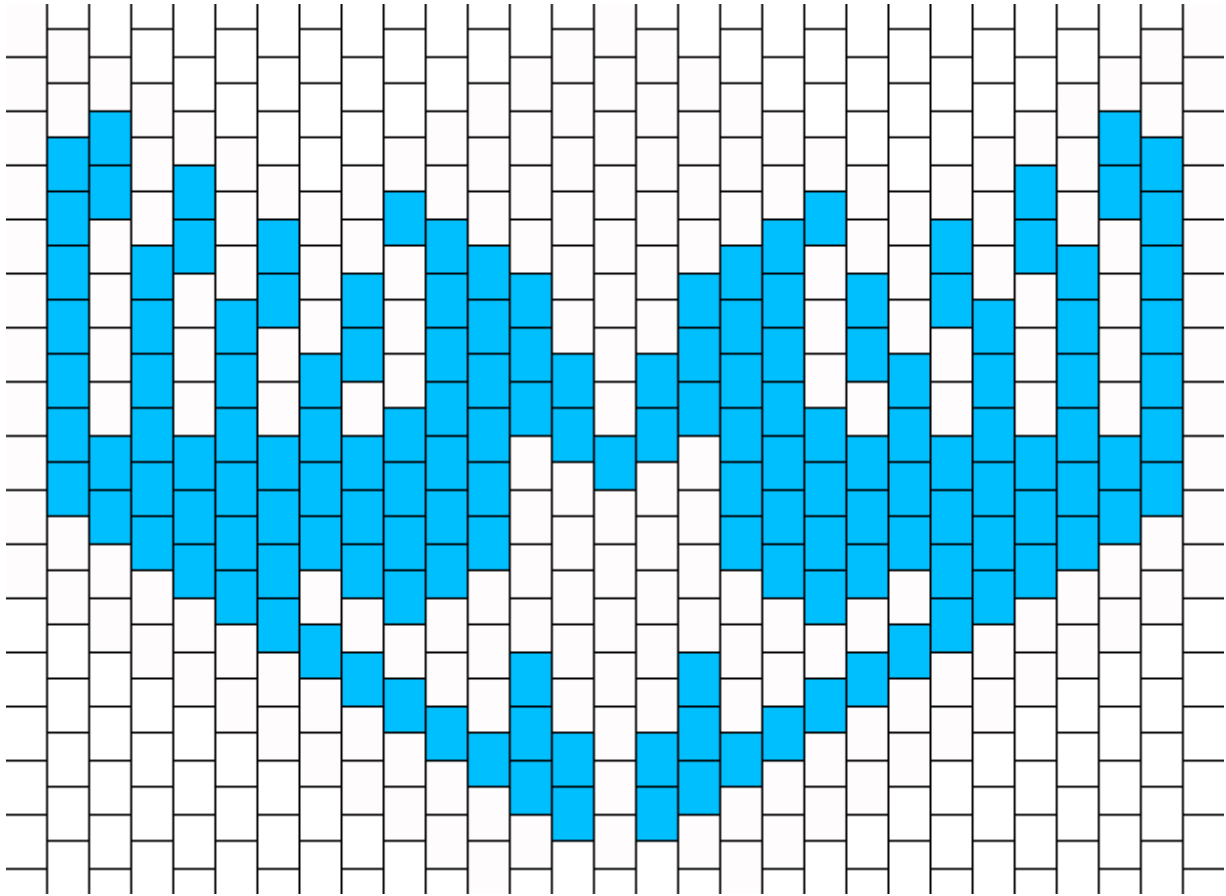

# Fairytail Lucy Theme Kandi Pattern

Created by: moonboi

28 columns wide x 16 rows tall

3	153	207
---	-----	-----