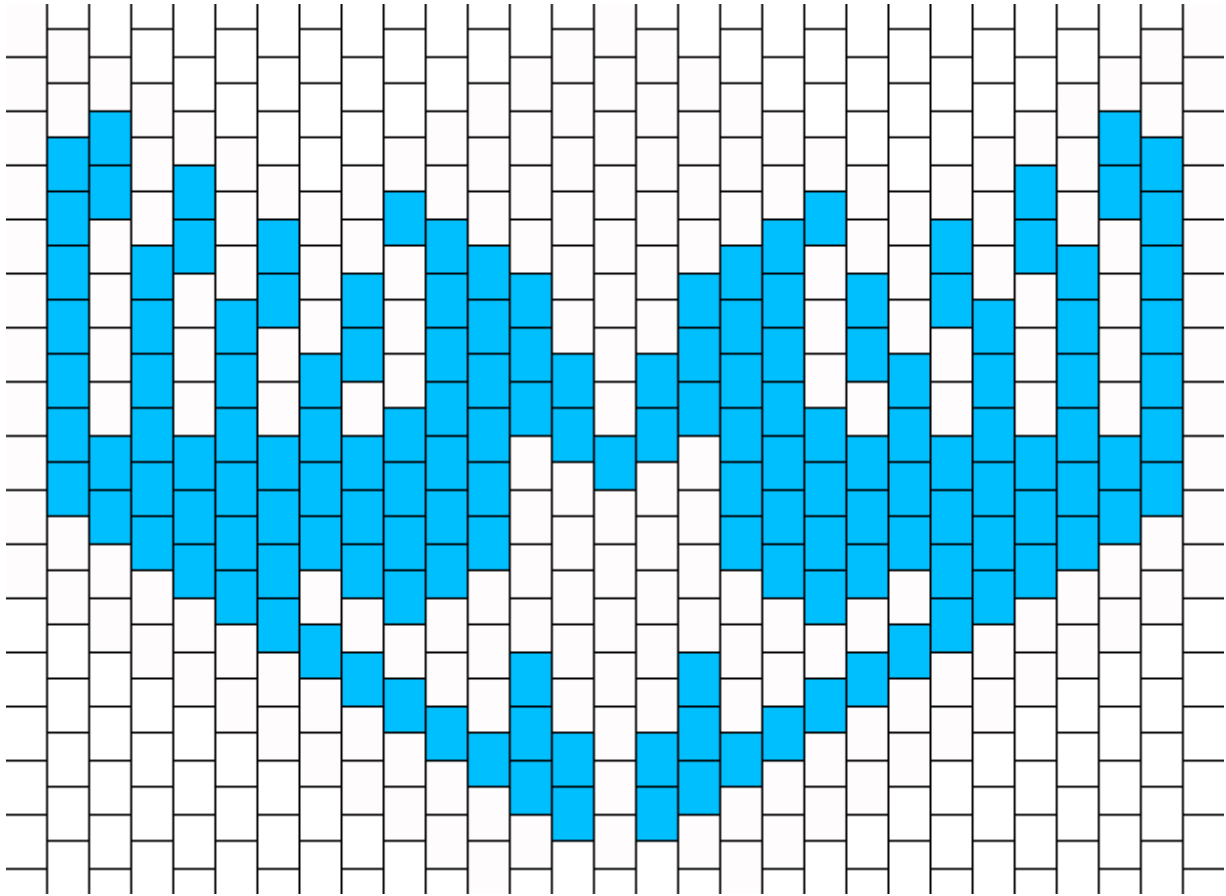

Fairytail Lucy Theme Kandi Pattern

Created by: moonboi

28 columns wide x 16 rows tall

3	153	207
---	-----	-----