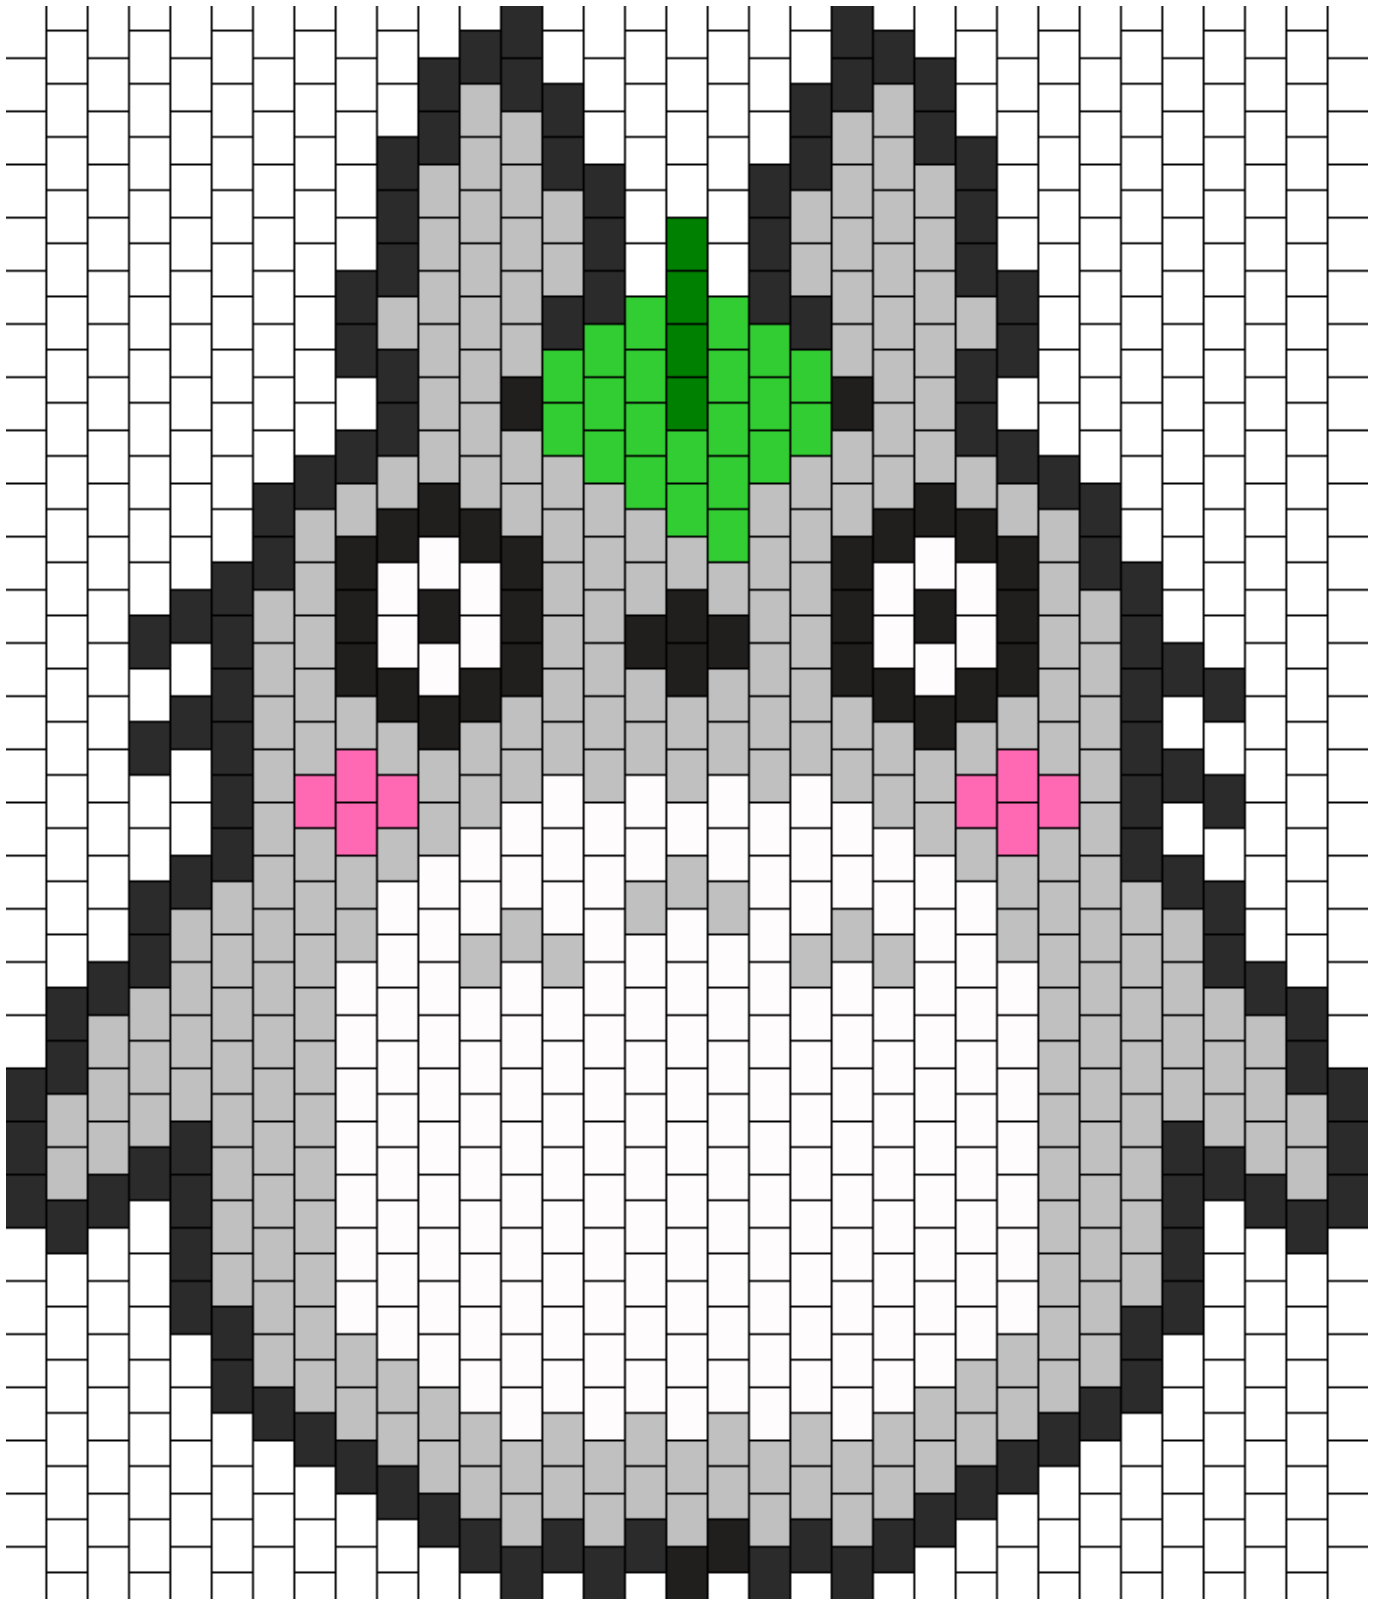

Totoro With Leaf Kandi Pattern

Created by: Gemire

32 columns wide x 29 rows tall

34	185	119	253	8	21	4
----	-----	-----	-----	---	----	---