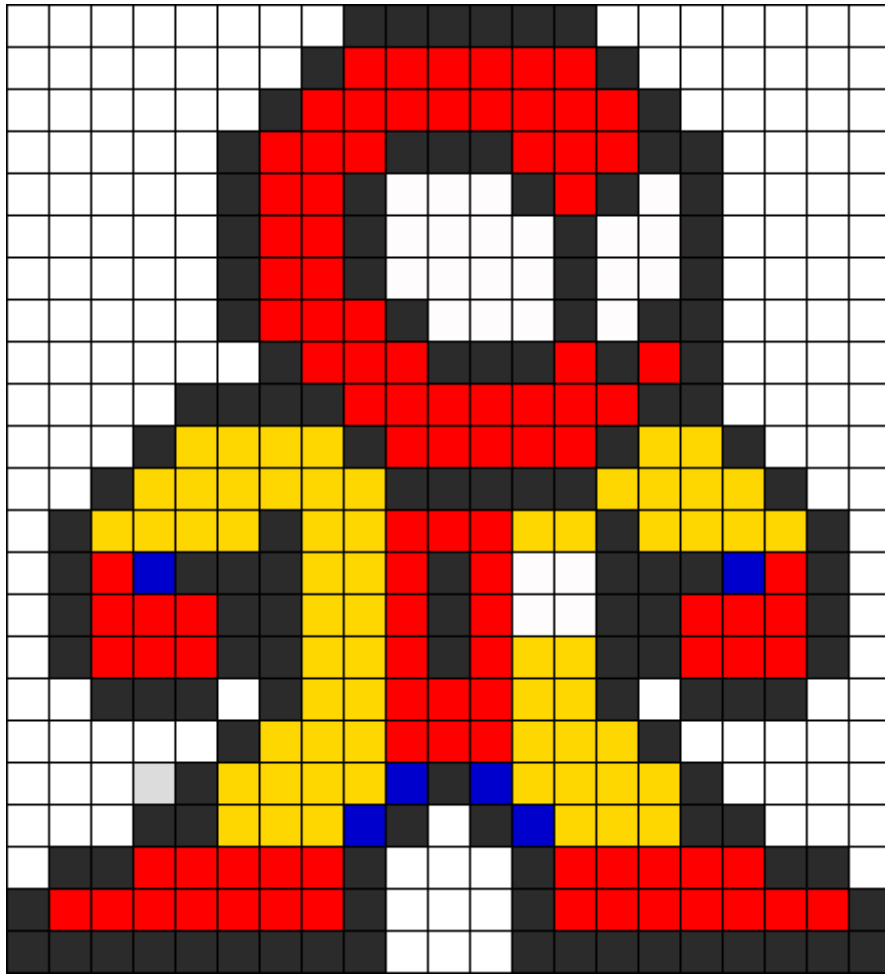

# Spidey In Jacket Kandi Pattern

Created by: Sky05

21 columns wide x 23 rows tall

841