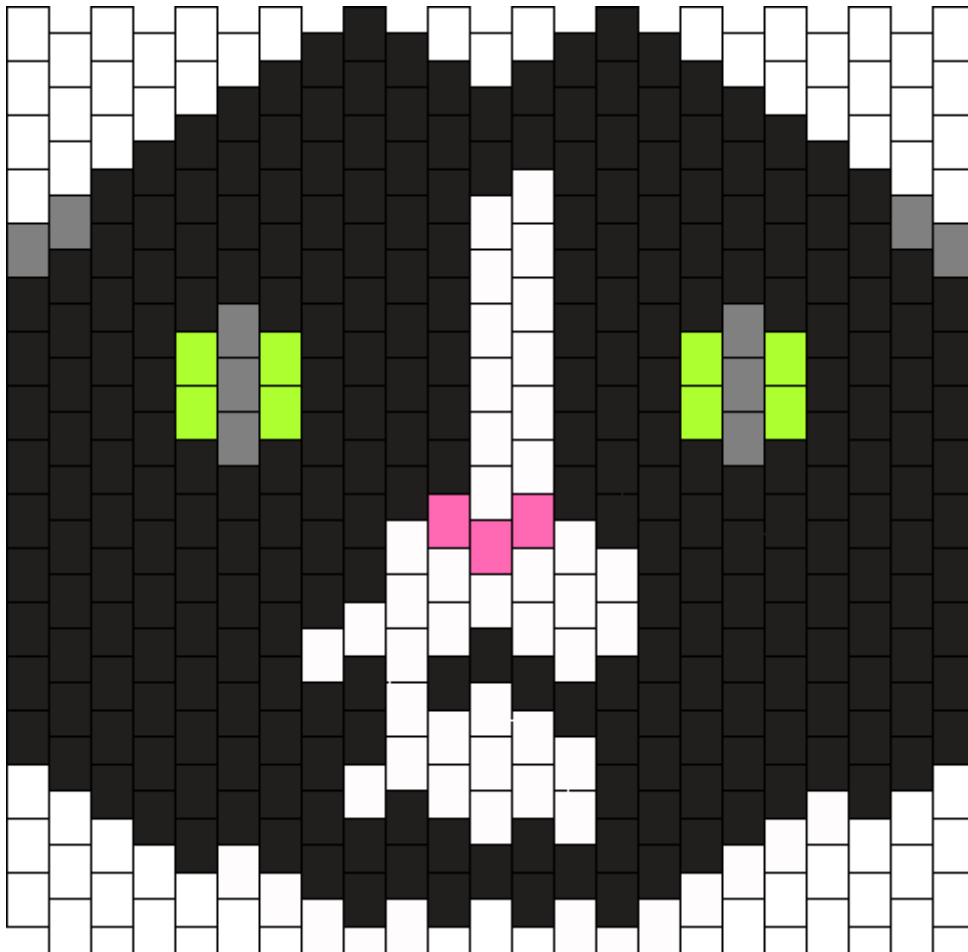

Cat Mask Kandi Pattern

Created by: Violet_Explosion

23 columns wide x 17 rows tall

264	48	3	8	10
-----	----	---	---	----