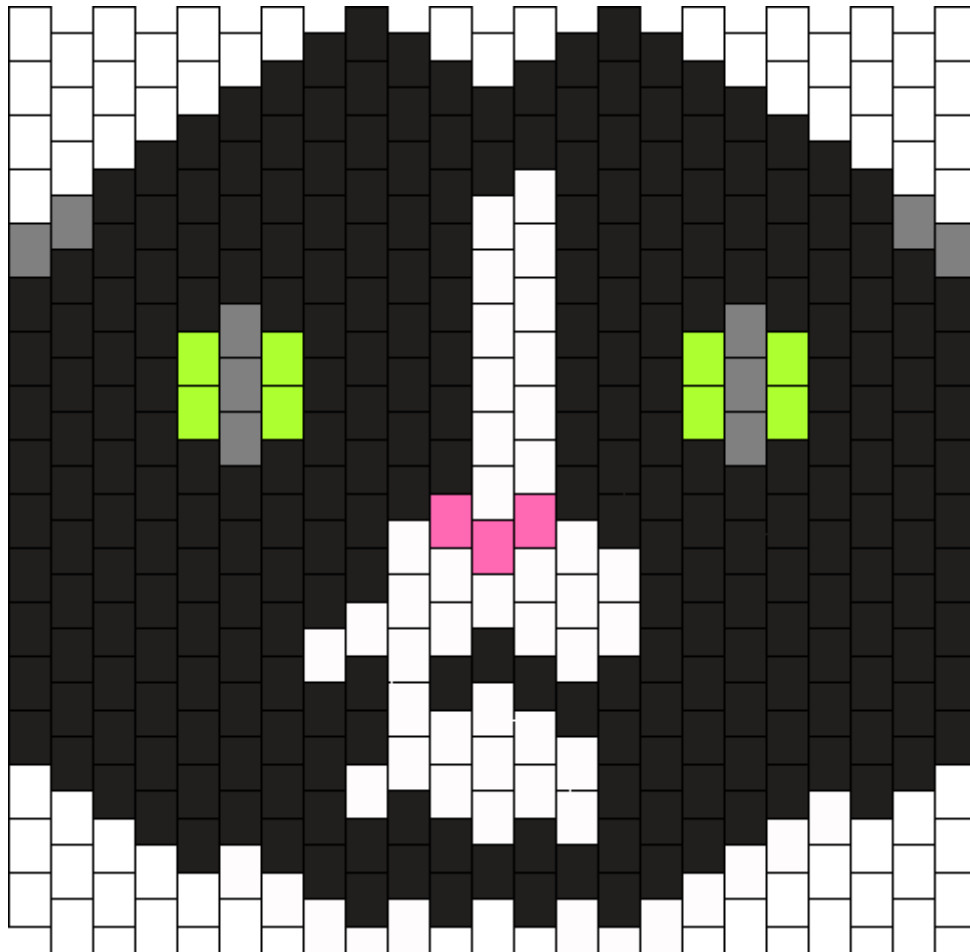

Cat Mask Kandi Pattern

Created by: Violet_Explosion

23 columns wide x 17 rows tall

264	48	3	8	10
-----	----	---	---	----