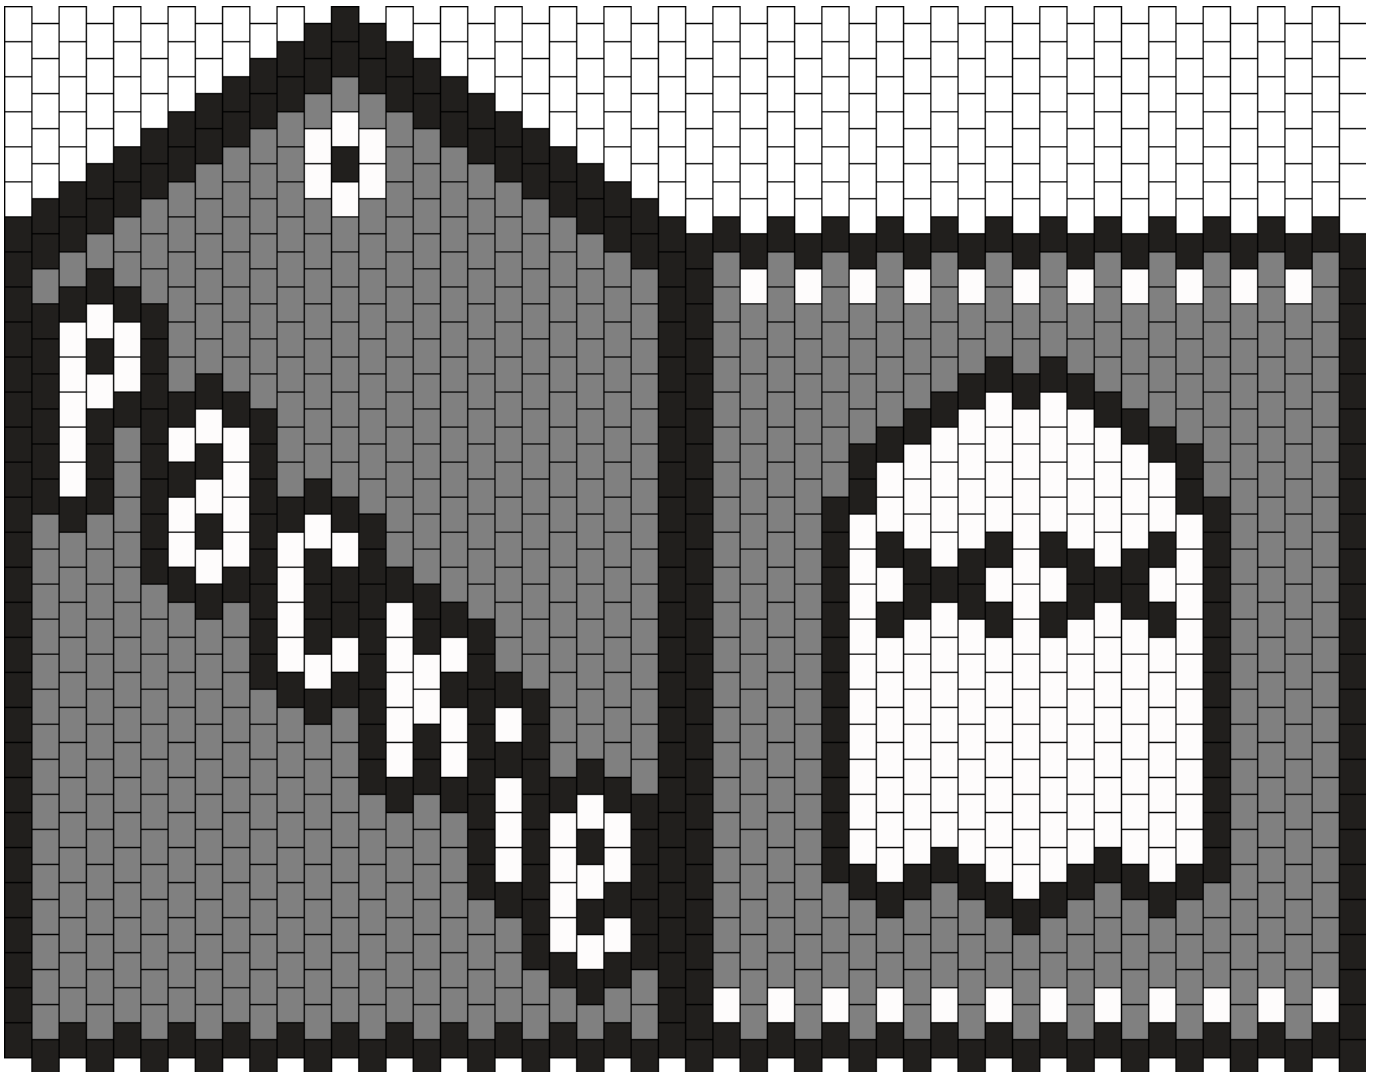

# Packie Purse Kandi Pattern

Created by: Raiichuu

50 columns wide x 30 rows tall

1500	3	6	675	381	222
------	---	---	-----	-----	-----