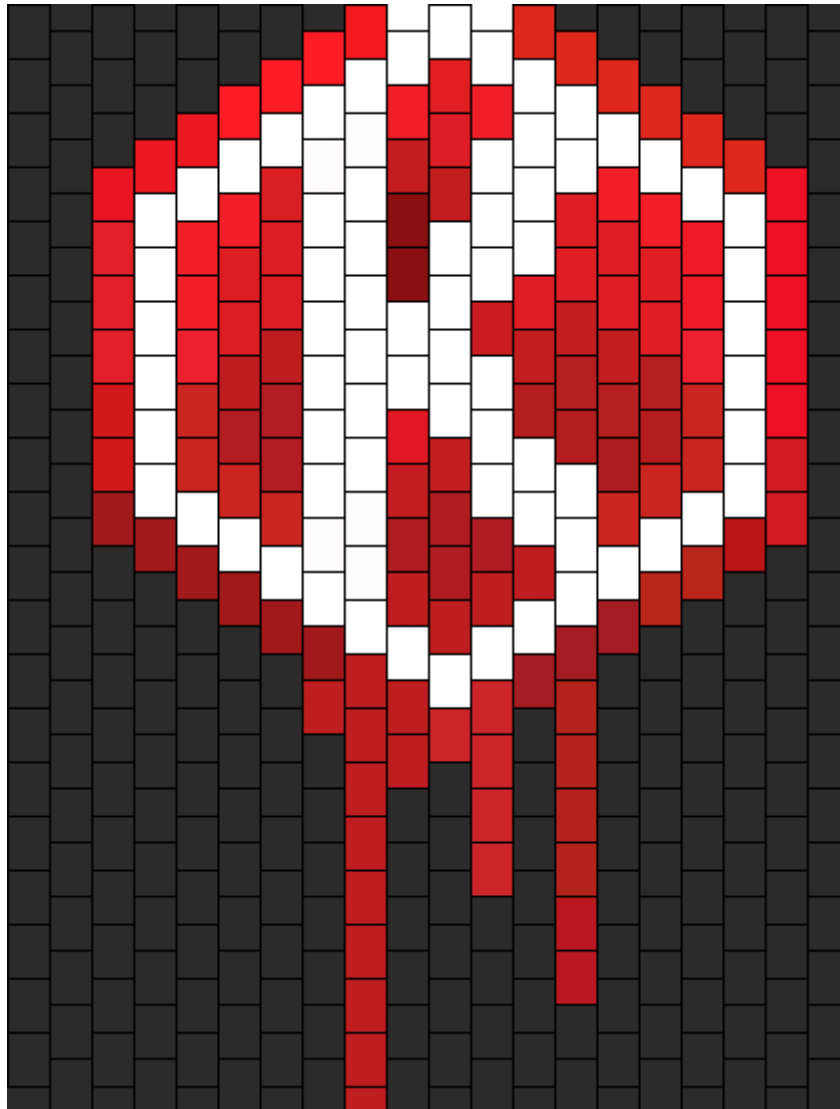

Kannibalen Records Kandi Pattern

Created by: nickthagoon

20 columns wide x 20 rows tall

70	7	1	2	8	16	2	1	2	5	4	2	3
7	1	3	3	1	1	2	5	4	1	3	2	1
3	2	6	3	2	1	2	5	6	4	2	5	1
219												