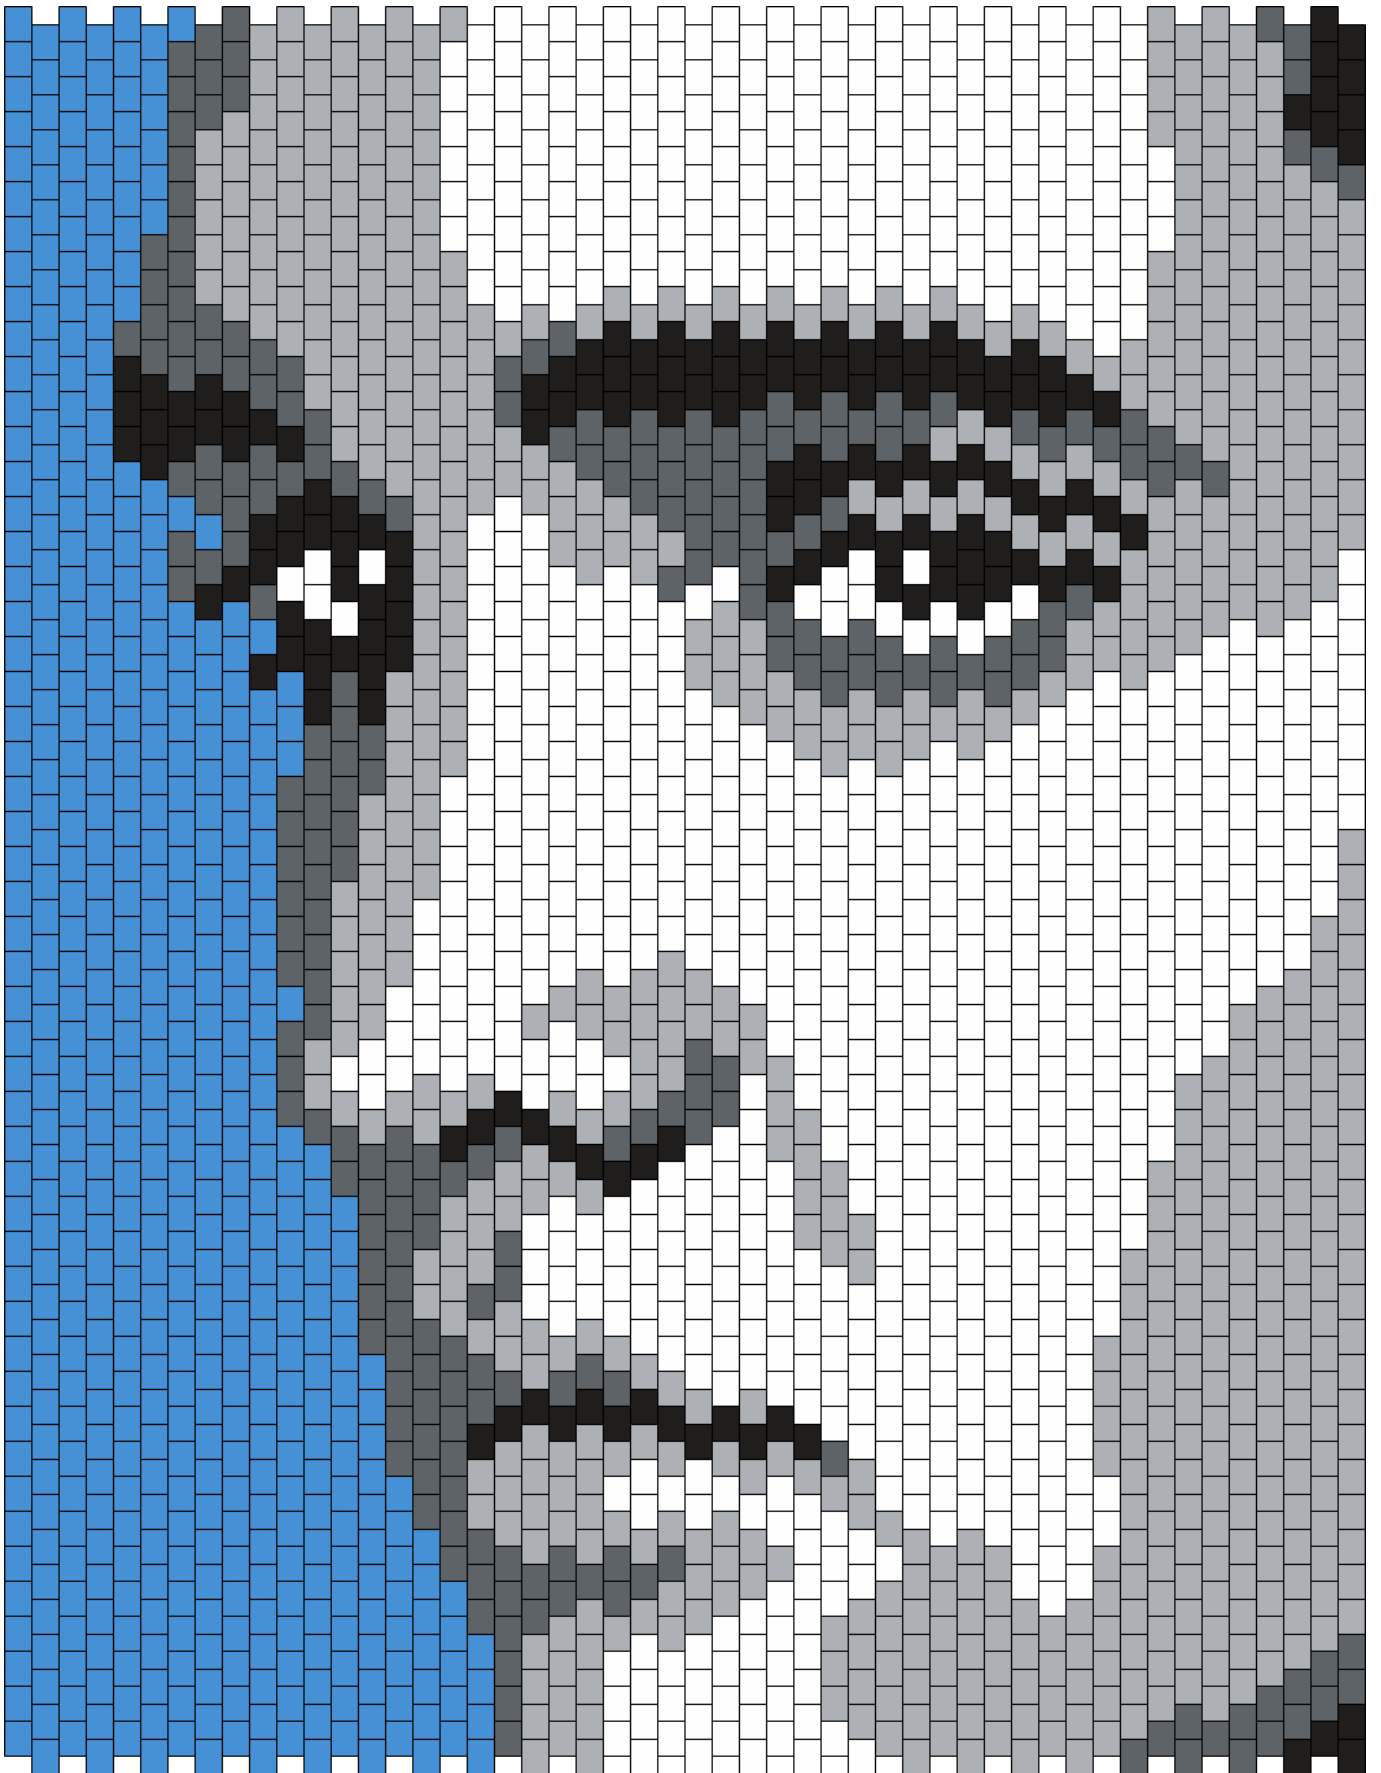

Elvis Presley Kandi Pattern

Created by: maninthebook

50 columns wide x 50 rows tall

869

515

243

717

156