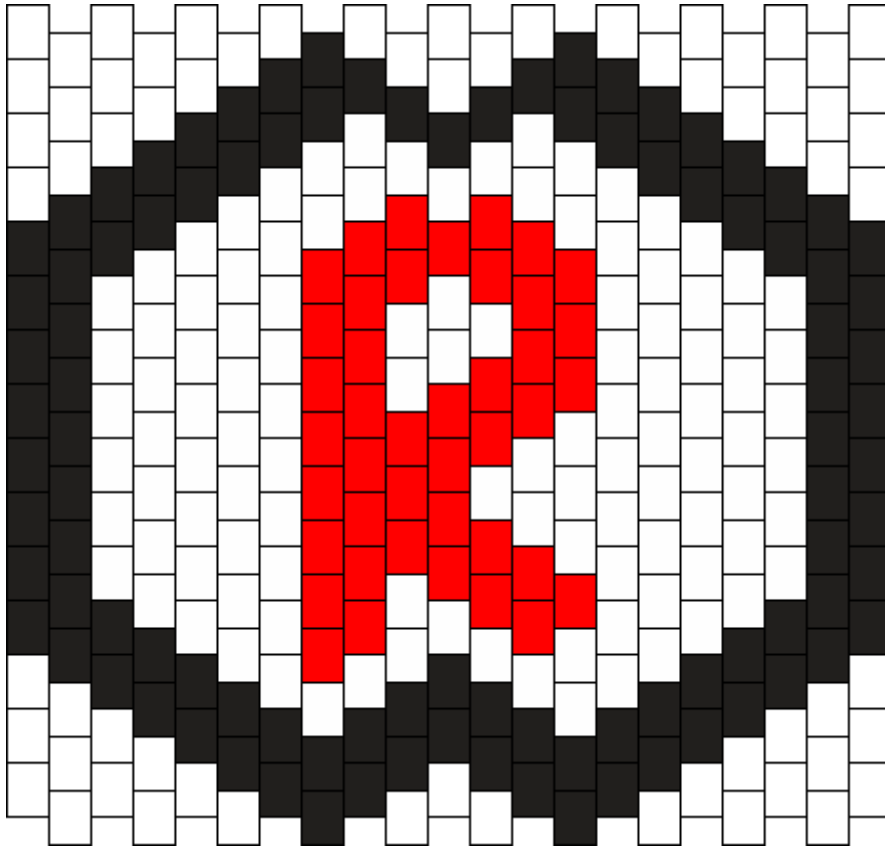

Team Rocket Mask Kandi Pattern

Created by: Raiichuu

21 columns wide x 15 rows tall

146 54 92 97 25