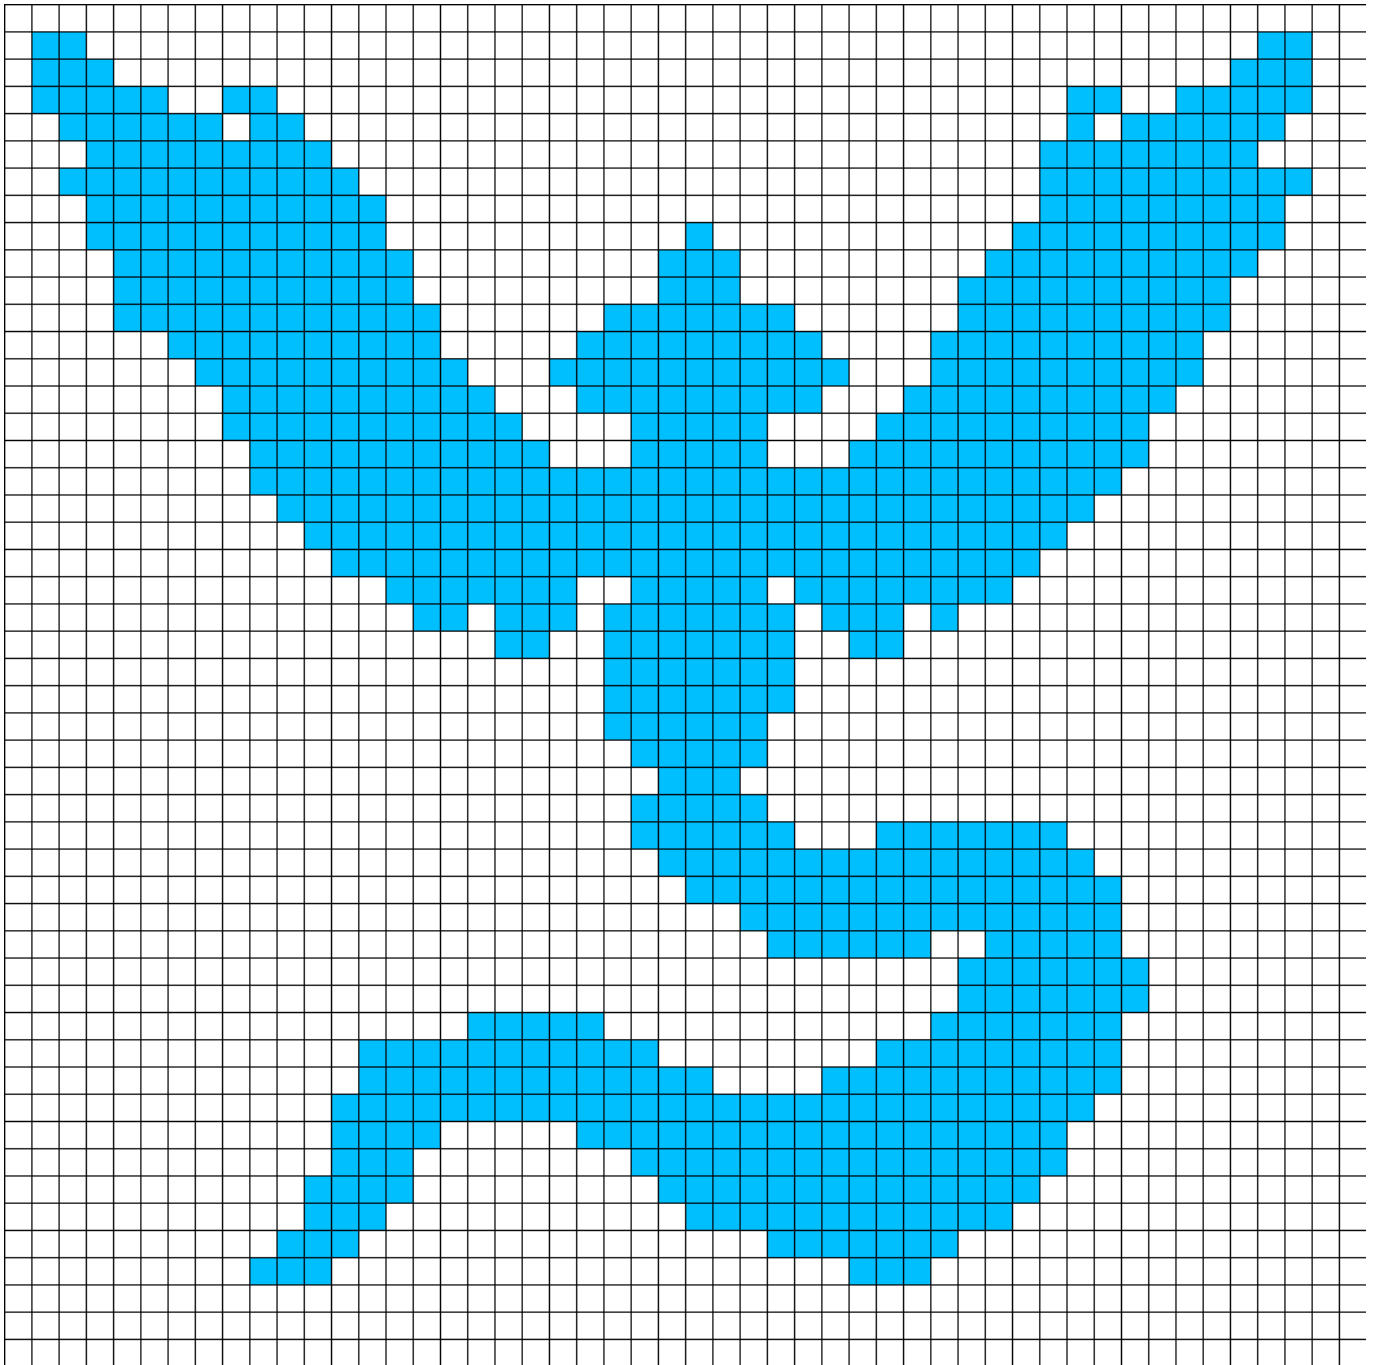

Team Mystic Kandi Pattern

Created by: LunarConstruct

50 columns wide x 50 rows tall

792