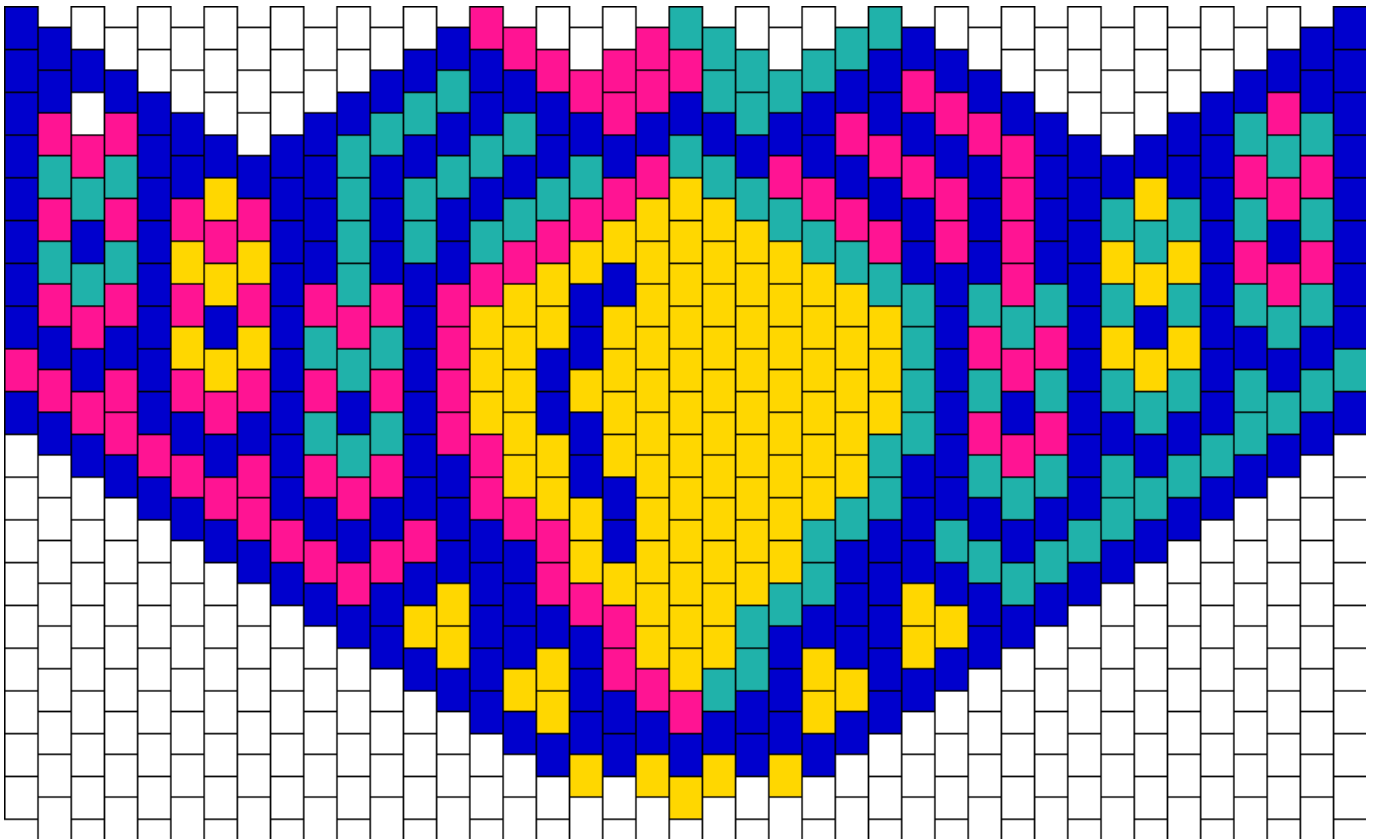

Hoot Mask Kandi Pattern

Created by: TrippyOwl

41 columns wide x 19 rows tall

235	97	96	118
-----	----	----	-----