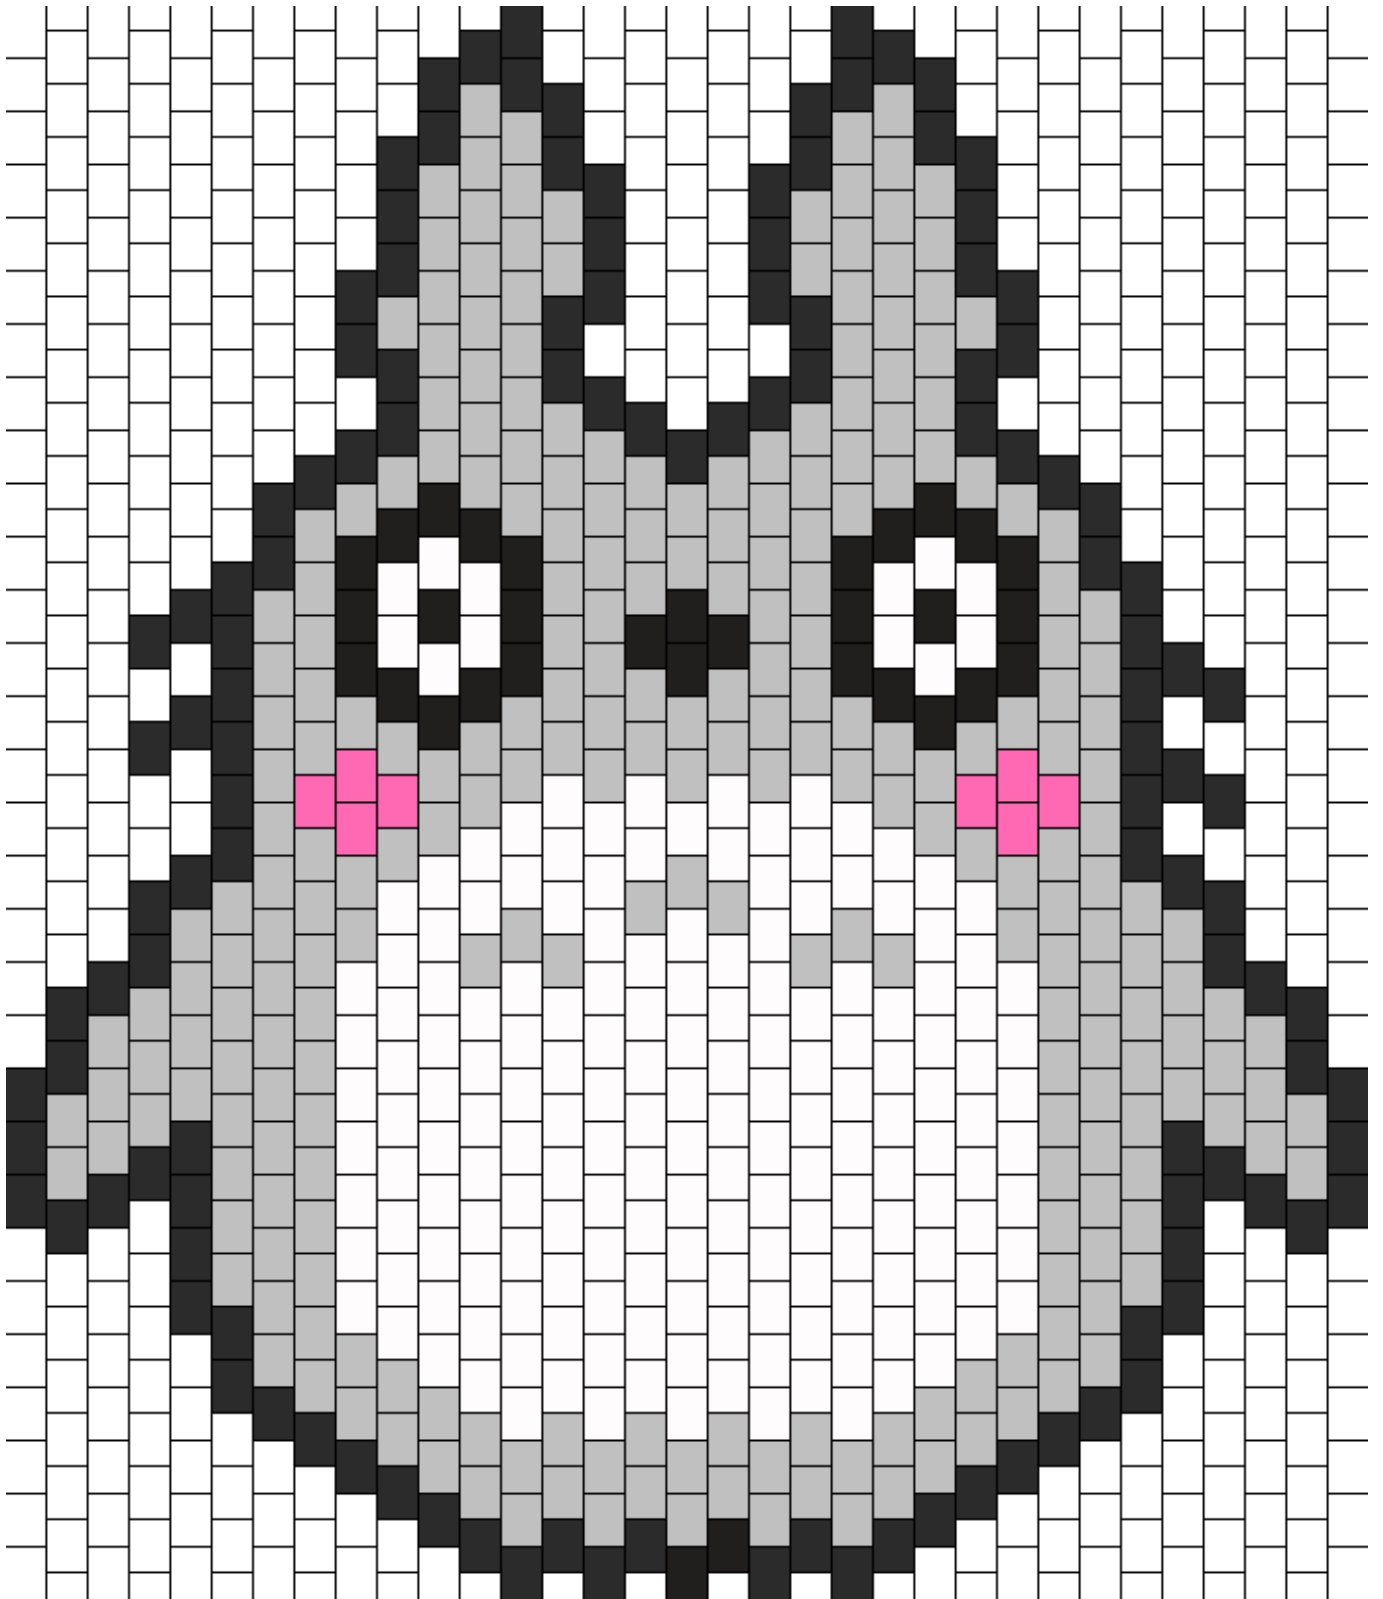

Totoro Kandi Pattern

Created by: Gemire

32 columns wide x 29 rows tall

32	185	126	263	8
----	-----	-----	-----	---