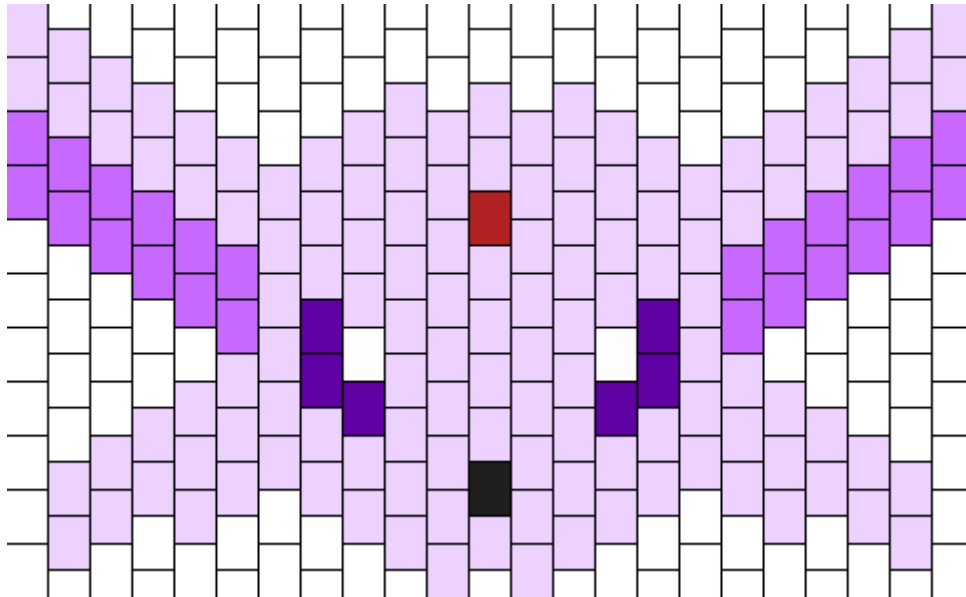

Espeon Head Kandi Pattern

Created by: vixanna

22 columns wide x 10 rows tall

125	24	1	2	6	1
-----	----	---	---	---	---