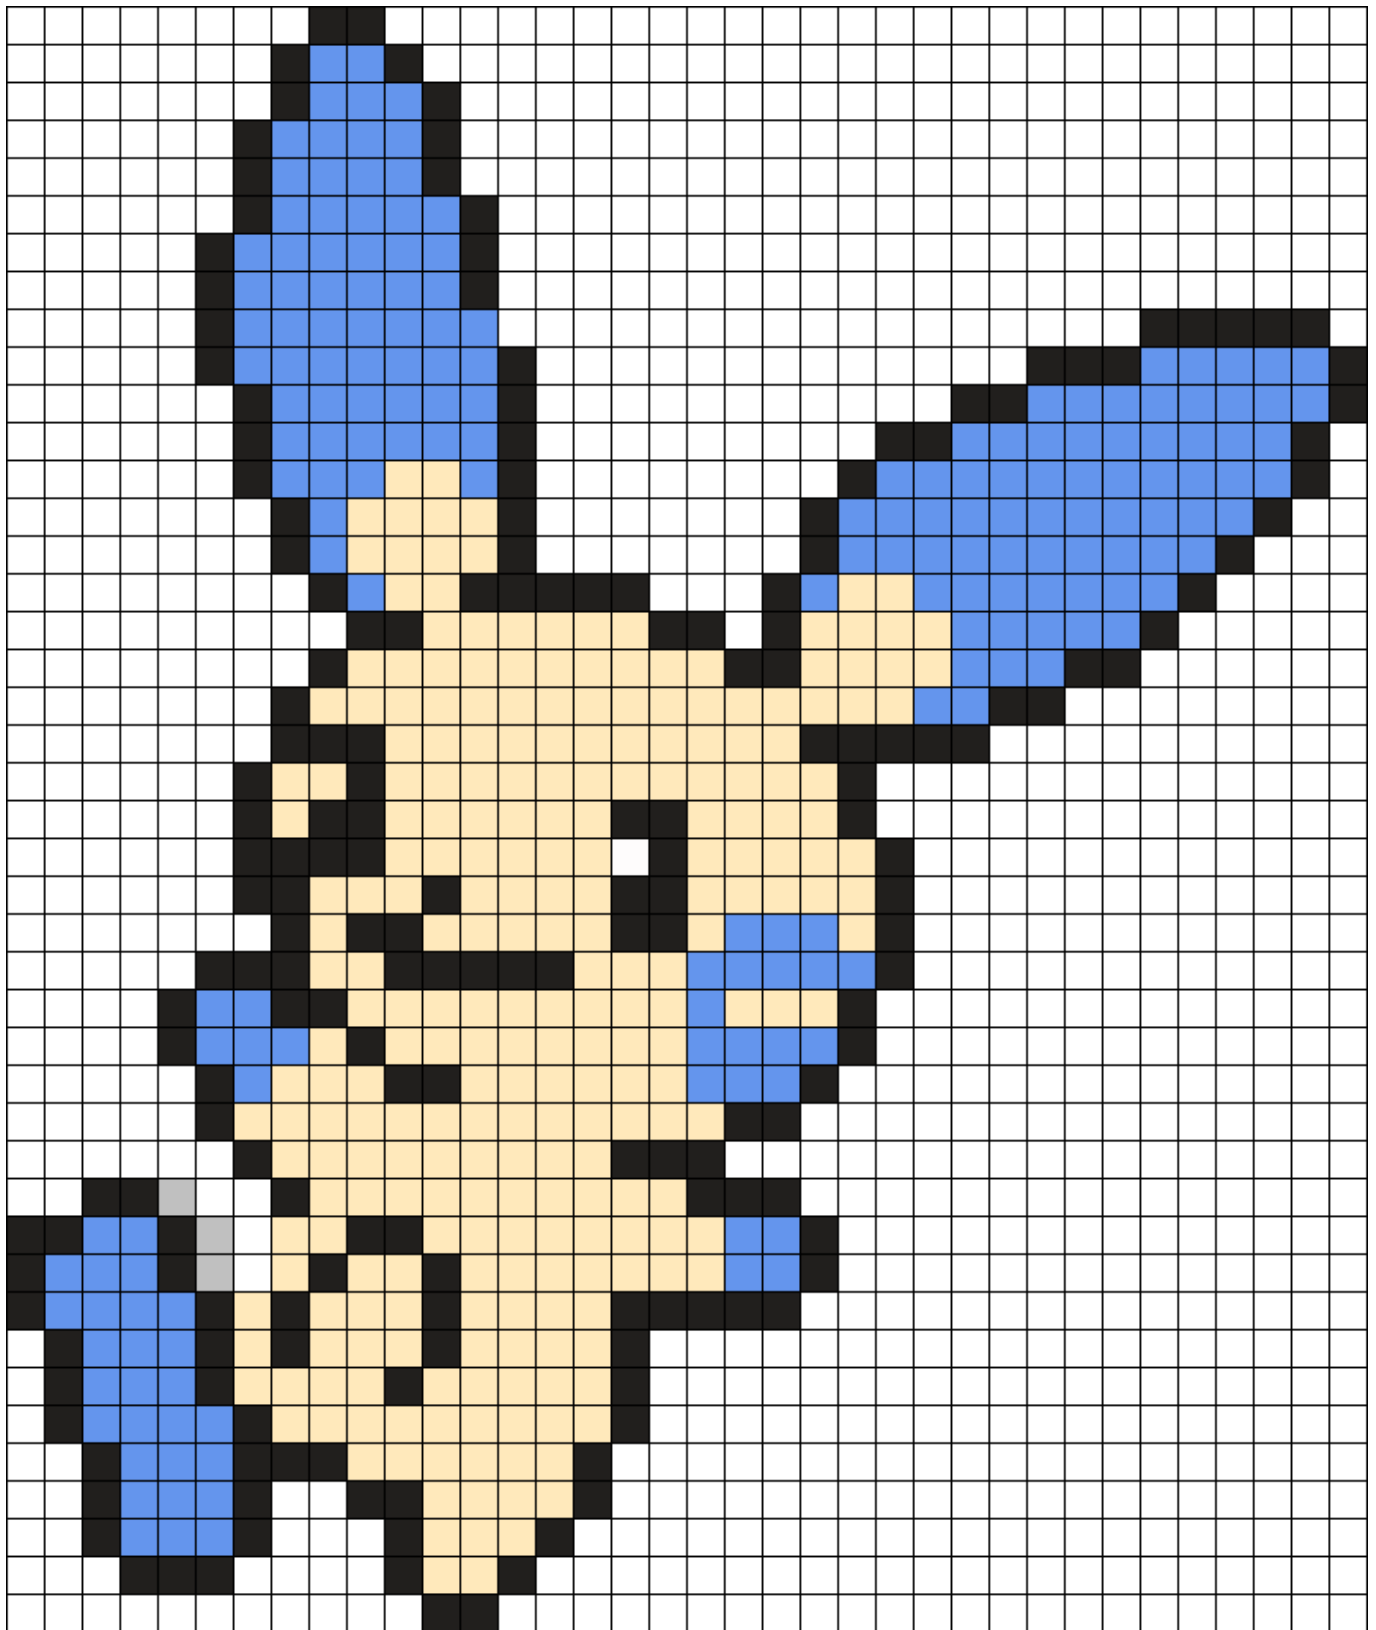

Pulse Pokemon Kandi Pattern

Created by: Nicky

36 columns wide x 43 rows tall

189

257

193

3

1