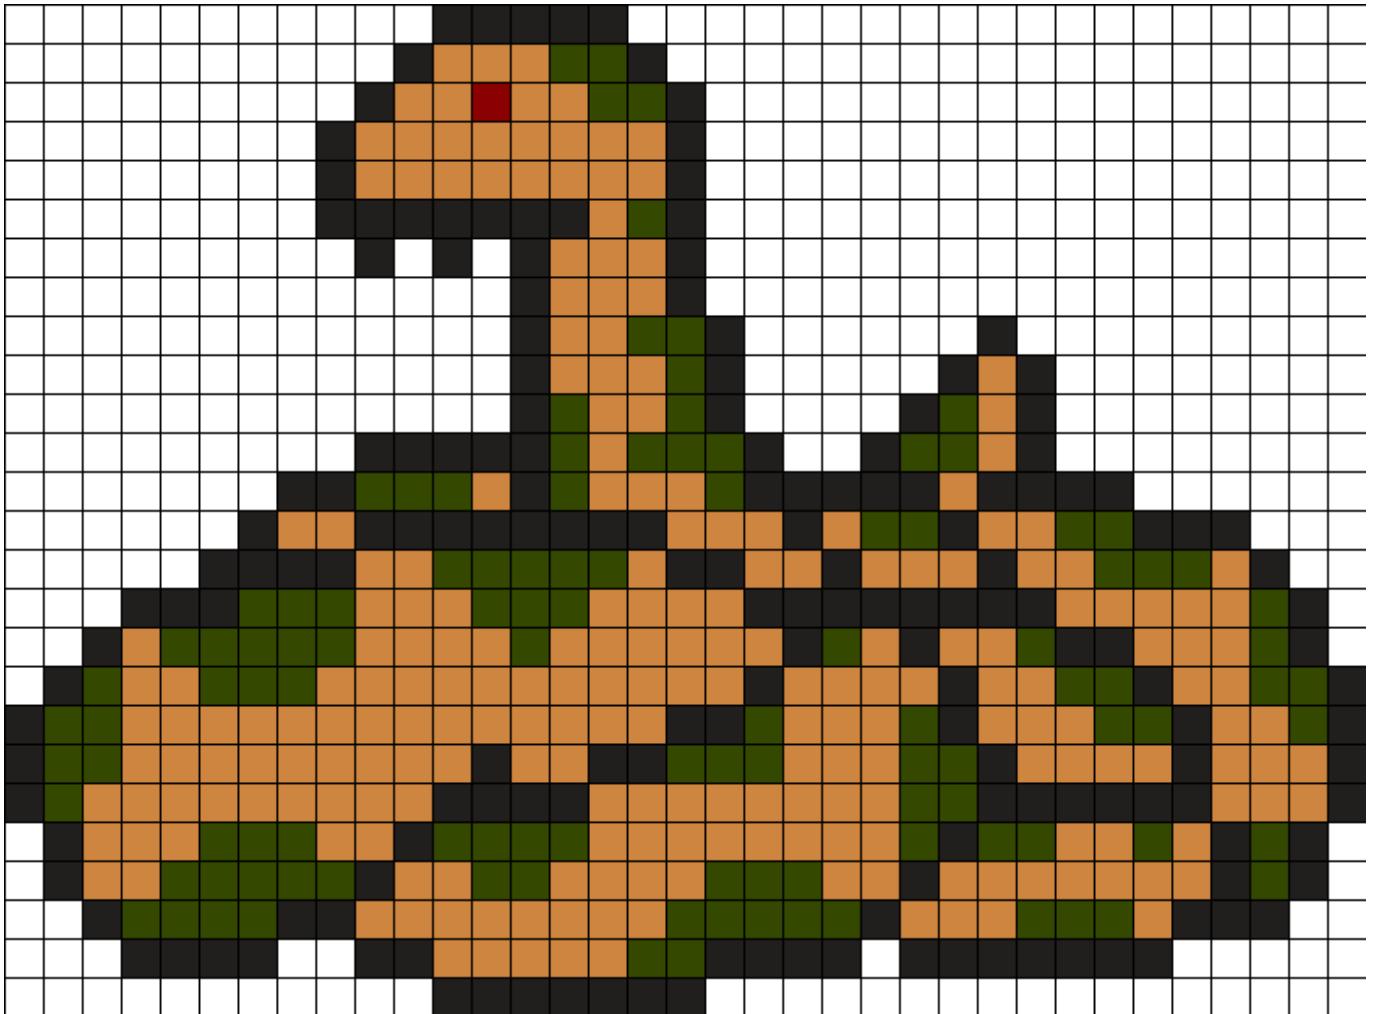

Nagini Kandi Pattern

Created by: tashar_h

35 columns wide x 26 rows tall

170	112	228	1
-----	-----	-----	---