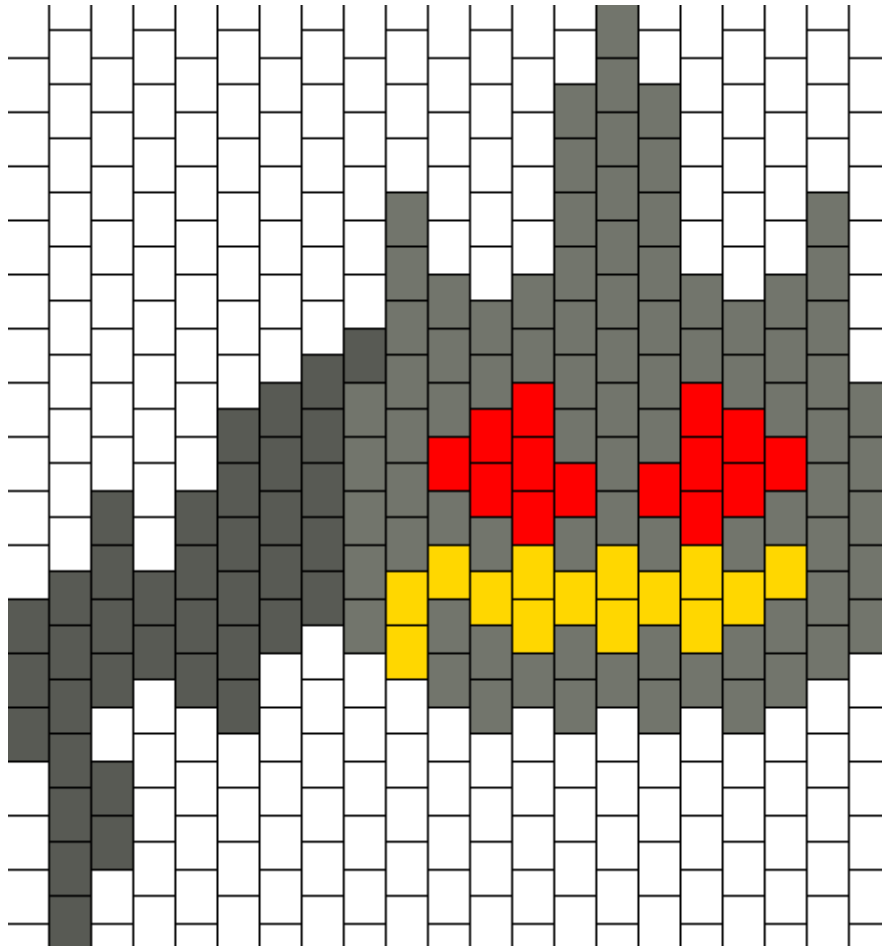

# Pokemon Banette Head Peyote Charm Small Kandi Pattern

Created by: xX\_DarkKitten42\_Xx

20 columns wide x 17 rows tall

85	14	14	39
----	----	----	----