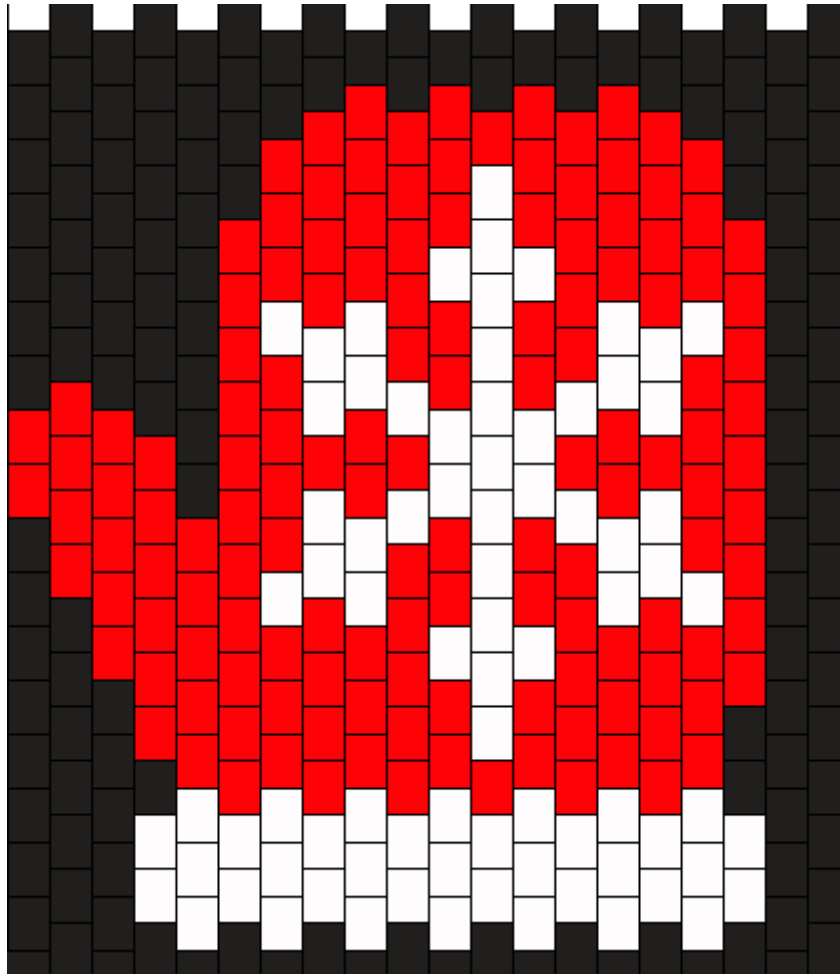

Mitten Snowflake Kandi Pattern

Created by: vixanna

20 columns wide x 17 rows tall

80

140

140