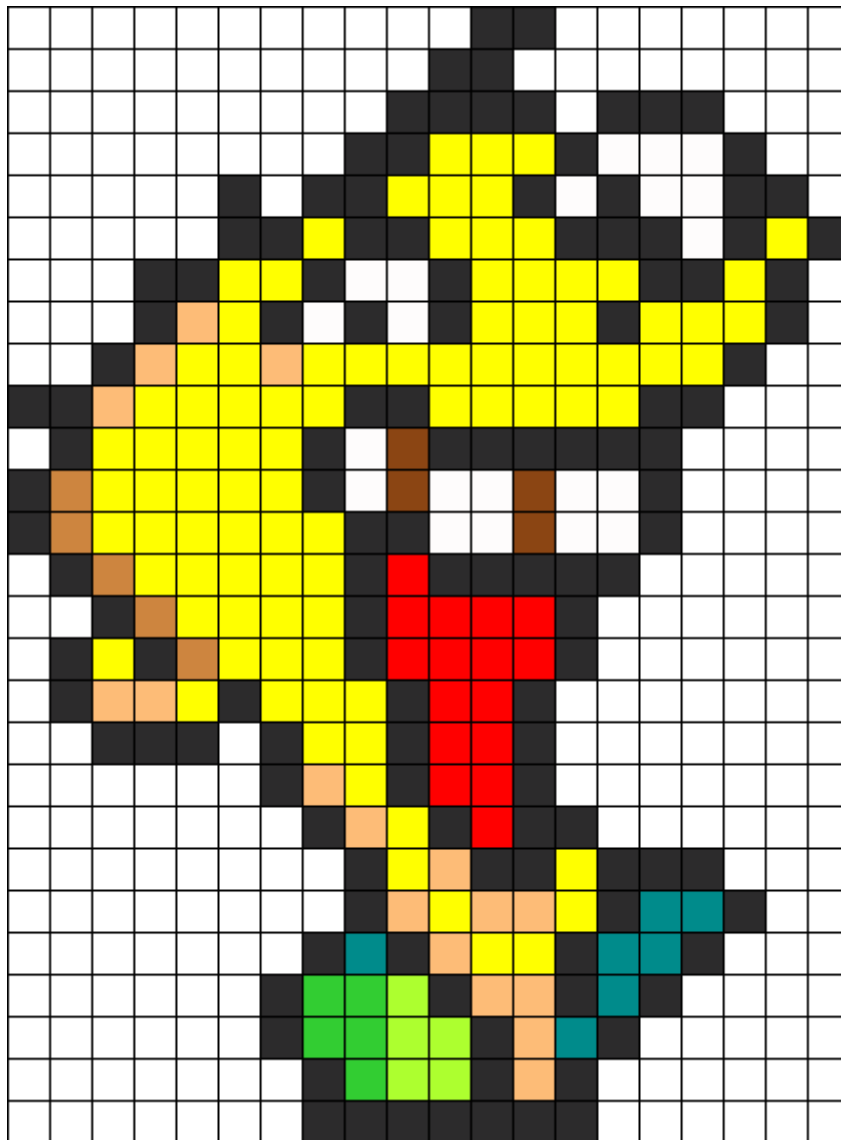

# Ed Perler Kandi Pattern

Created by: Art\_Junkie

20 columns wide x 27 rows tall

128	16	21	5	17	5	5	7	90	4
-----	----	----	---	----	---	---	---	----	---