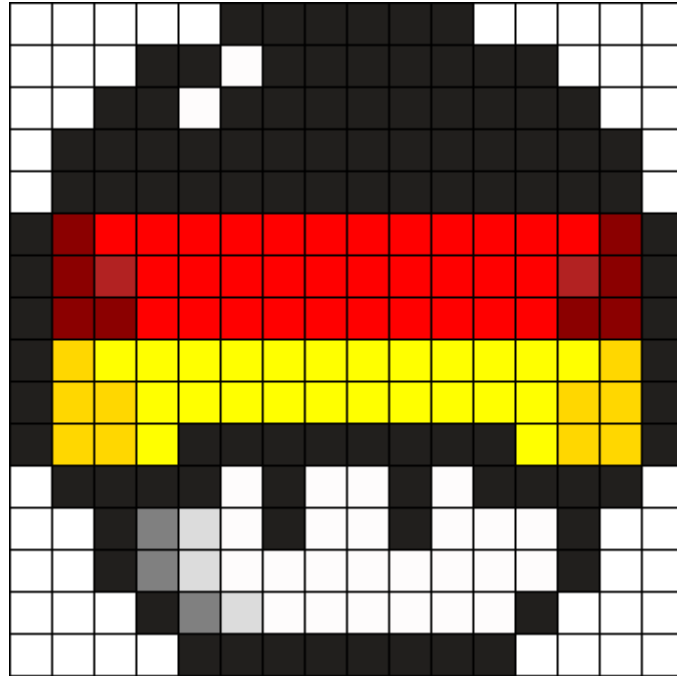

Germany Flag Mushroom Perler Kandi Pattern

Created by: moose_americangirl

16 columns wide x 16 rows tall

841	100	26	3	3	32	24	10	8	2
-----	-----	----	---	---	----	----	----	---	---