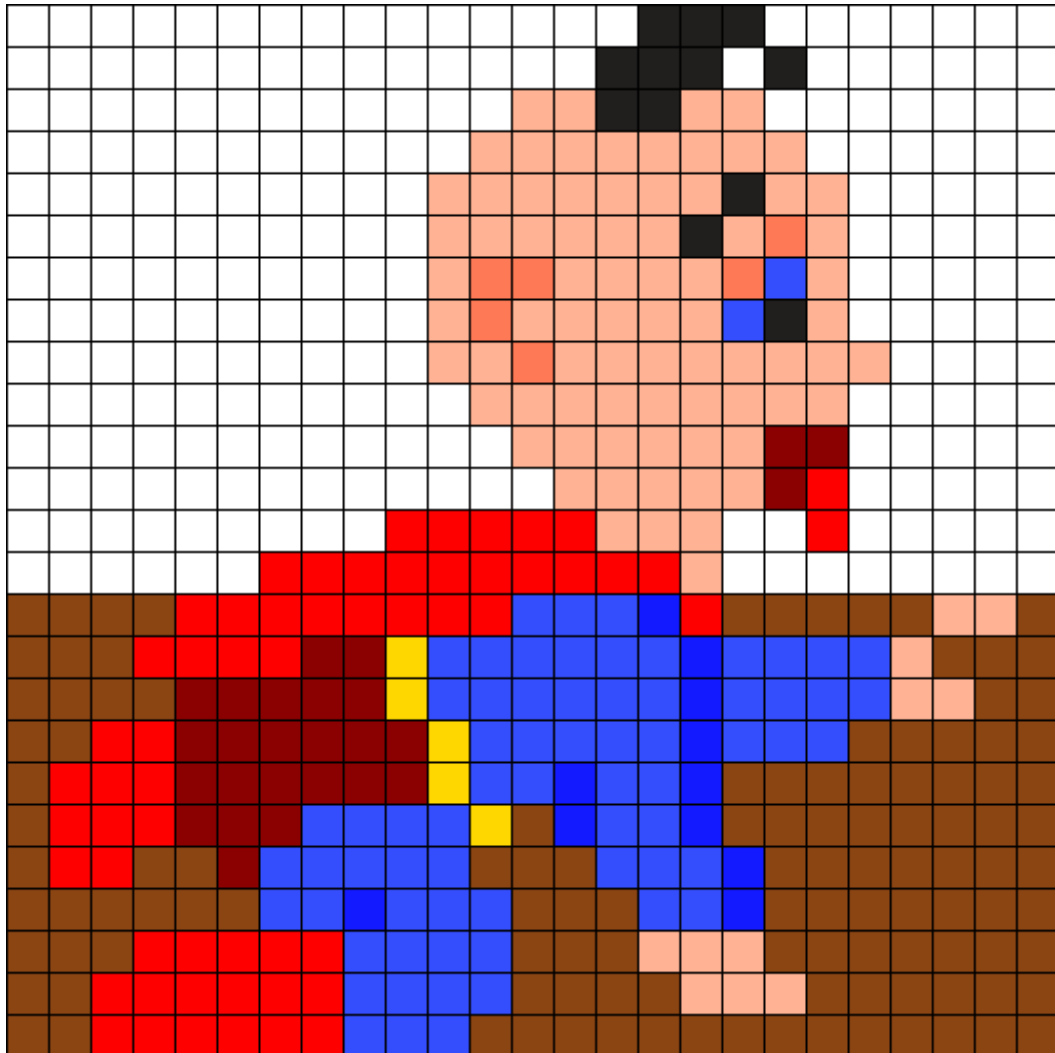

# Super Baby Kandi Pattern

Created by: Tjalle

25 columns wide x 25 rows tall

57	26	5	11	69	87	12	6	118
----	----	---	----	----	----	----	---	-----