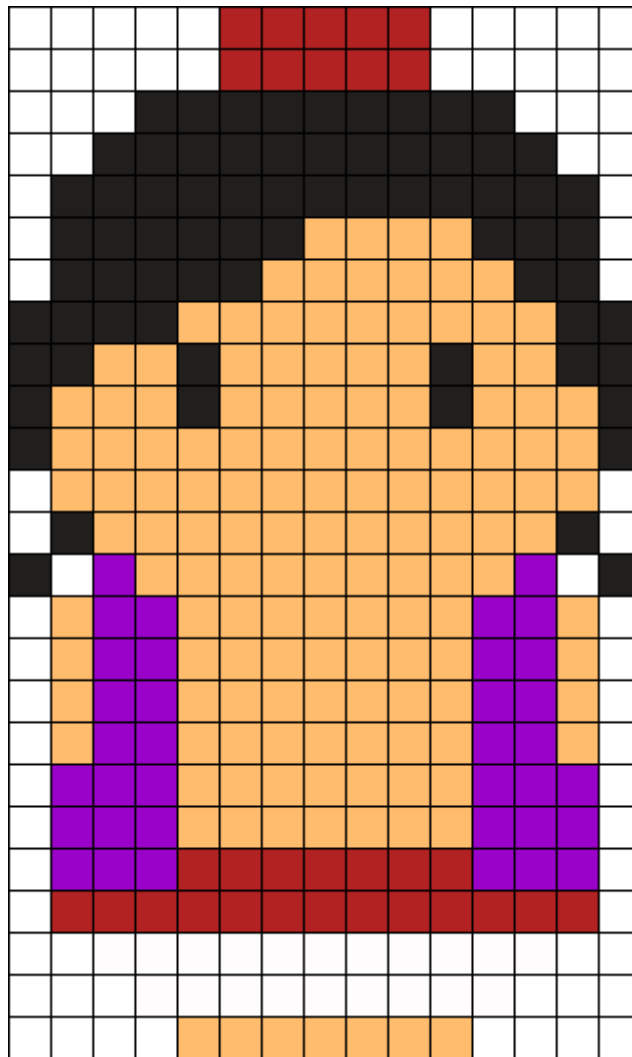

# Aladdin Kandi Pattern

Created by: tashar\_h

15 columns wide x 25 rows tall

841

142

20

30

71

36