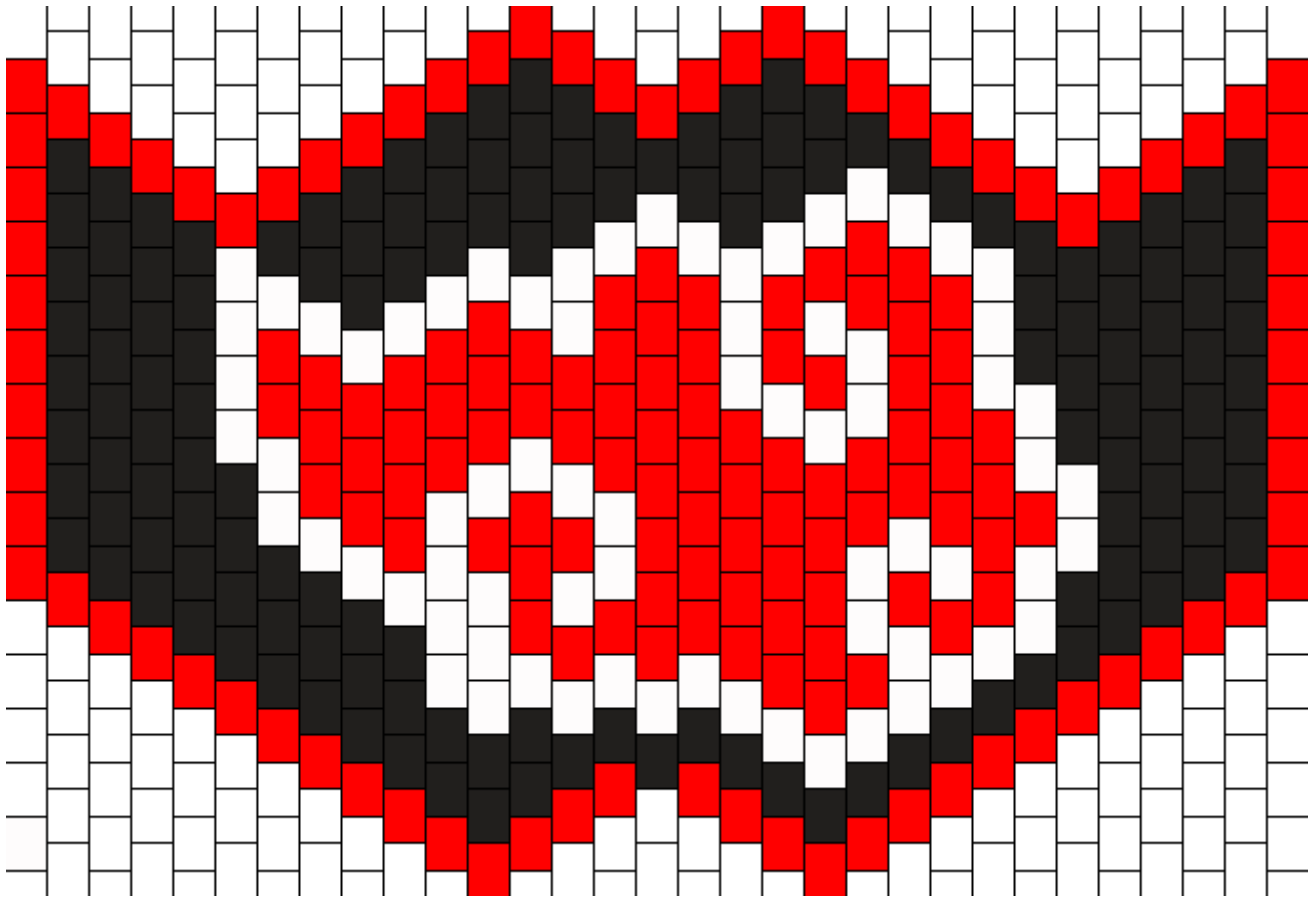

# Akatsuki Kandi Pattern

Created by: kavaltia

30 columns wide x 16 rows tall

74

166

146