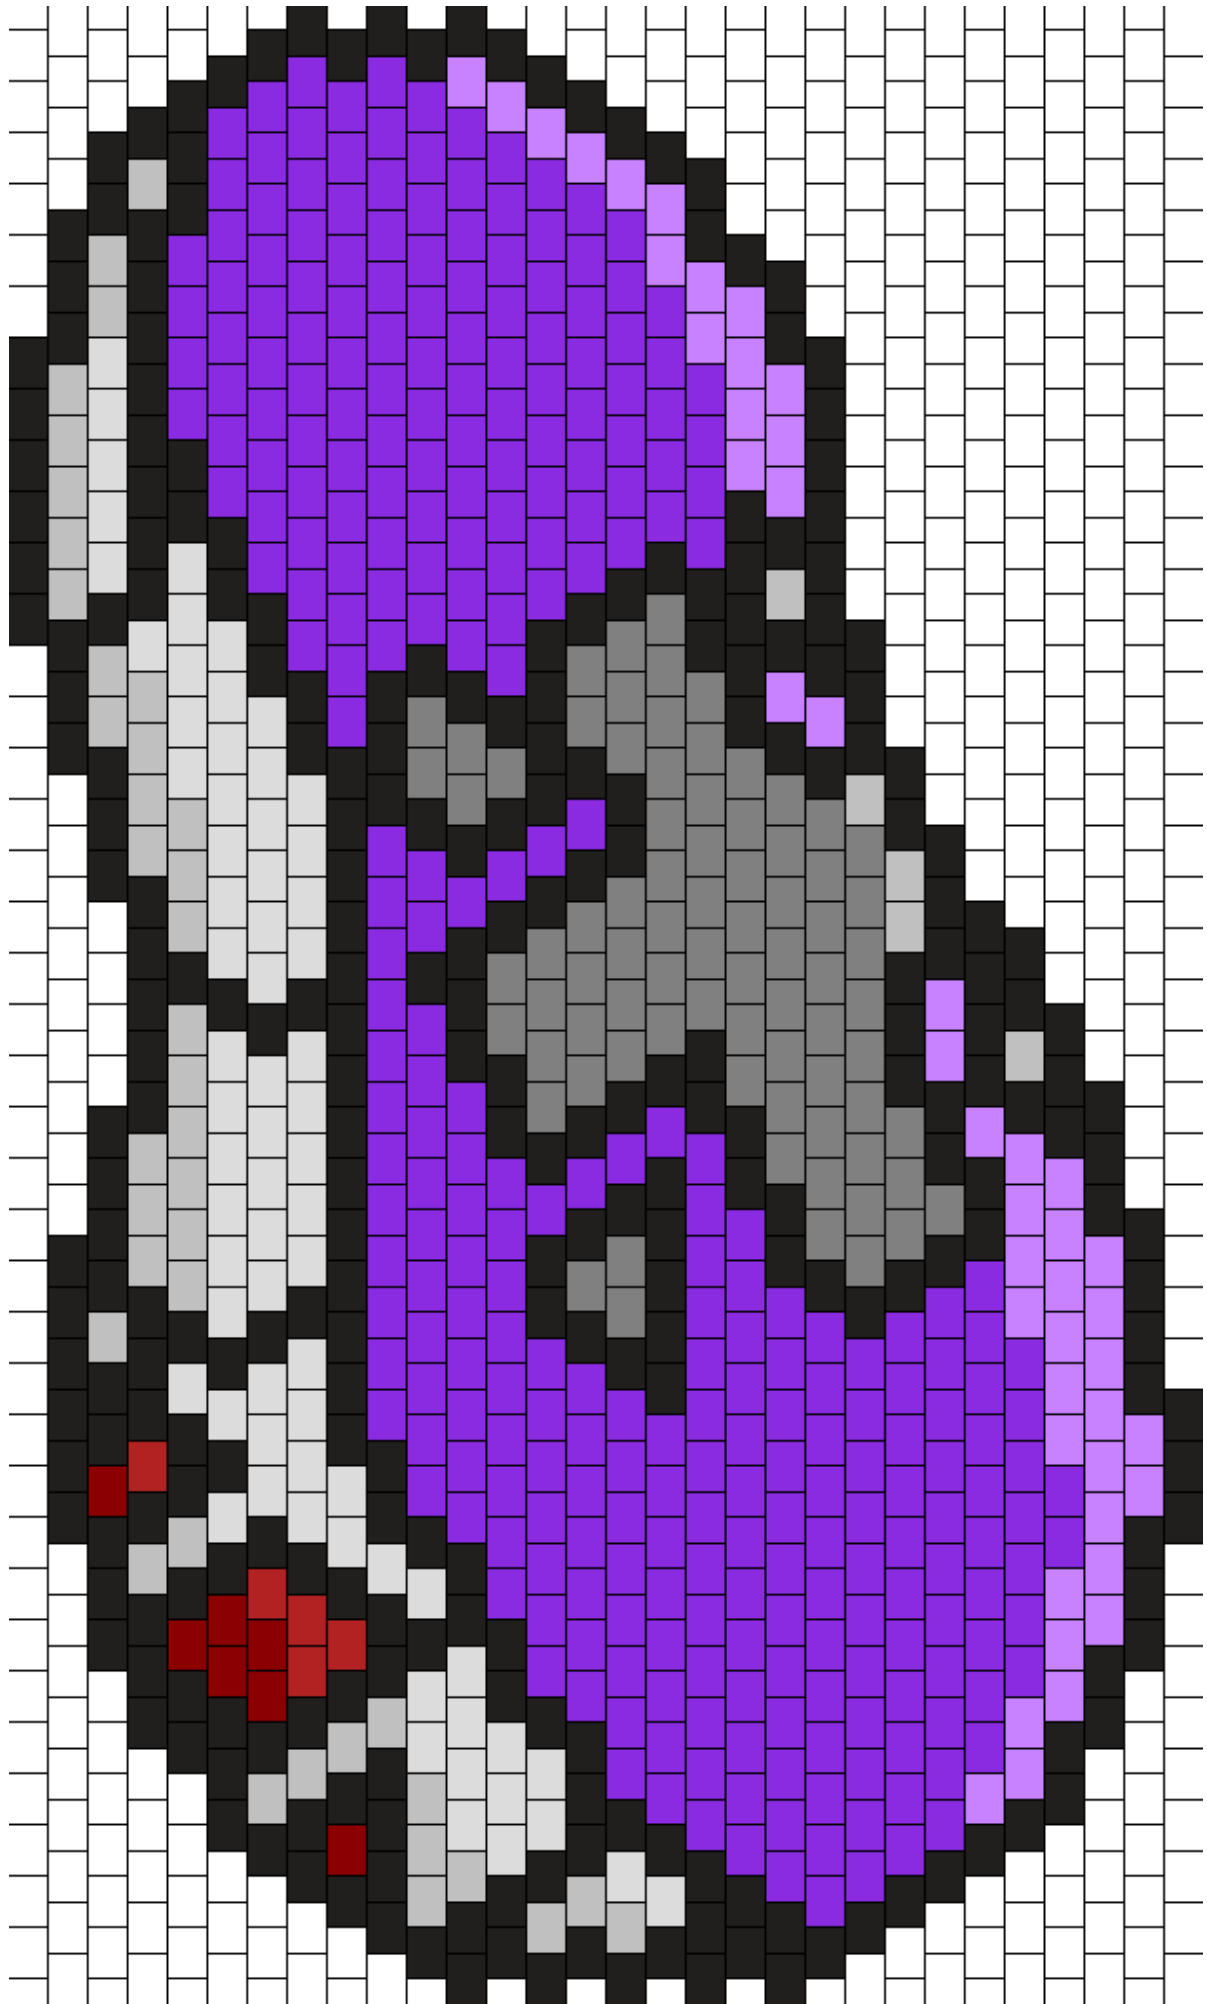

Digimon Egg Reliability By Arthur Designs Kandi Pattern

Created by: Arthur_T_Kirkland

29 columns wide x 38 rows tall

281

80

308

71

5

7

45

47