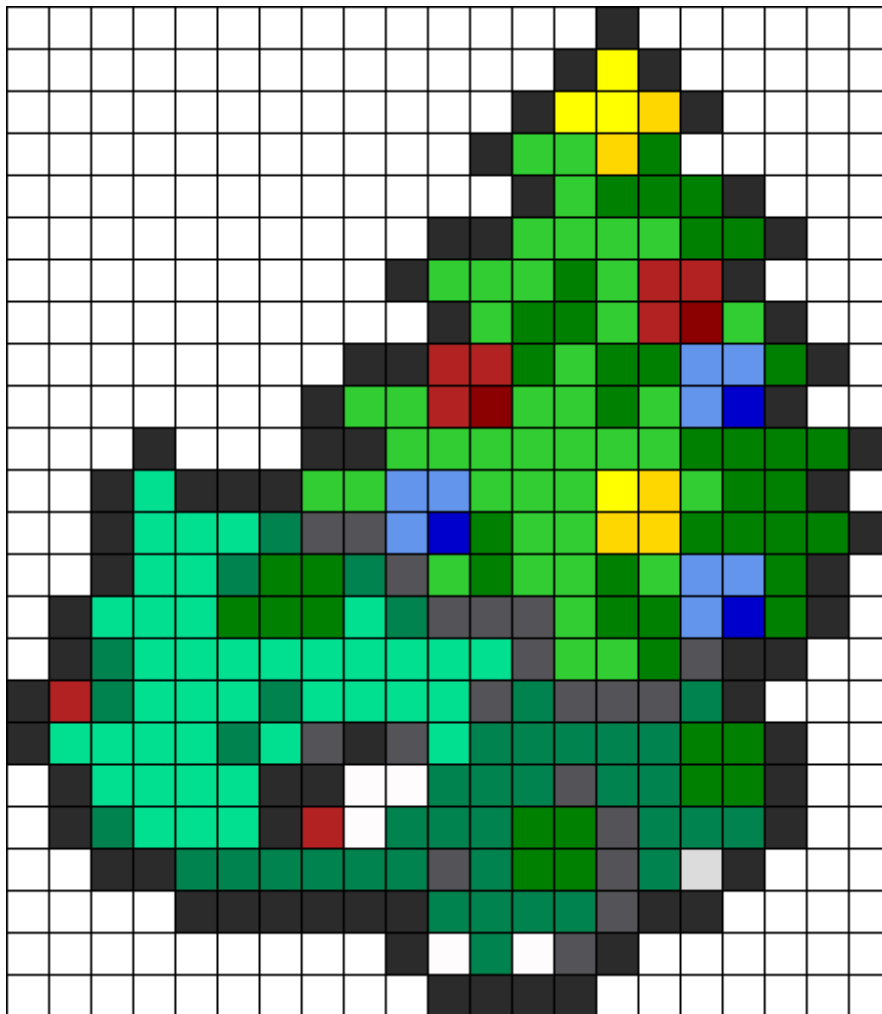

Xmas Bulbasaur Kandi Pattern

Created by: garbactd

21 columns wide x 24 rows tall

841

67

20

42

45

5

4

9

3

8

2

39

40