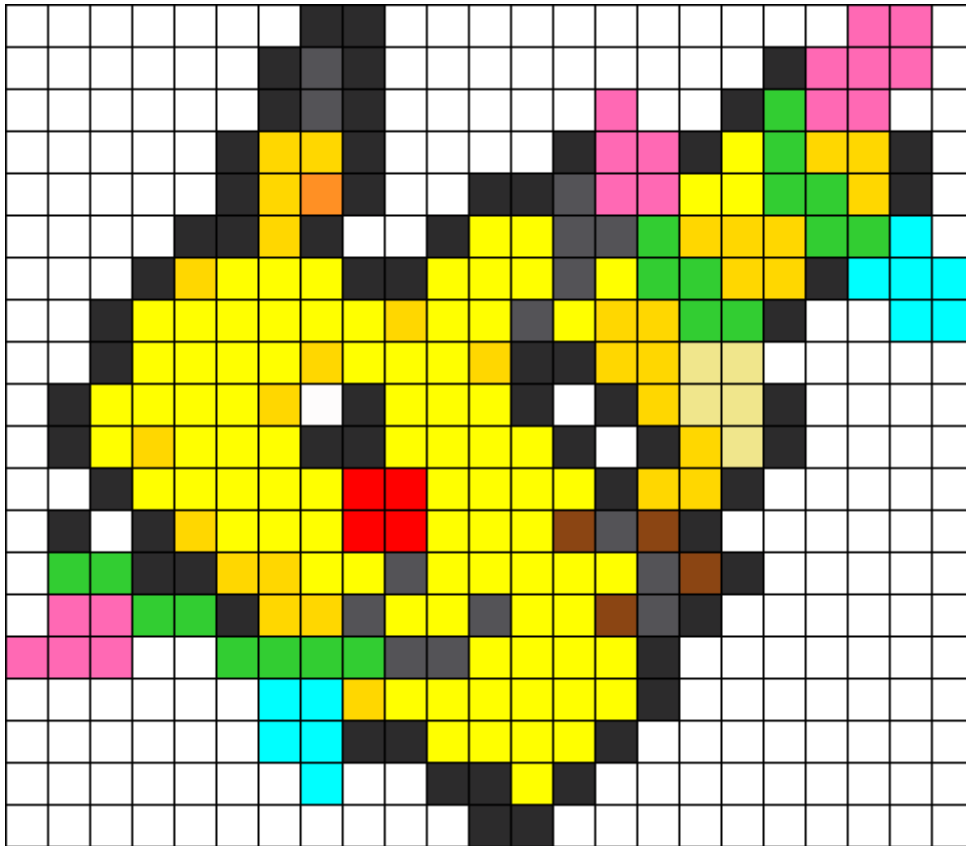

# Xmas Pikachu Kandi Pattern

Created by: garbactd

23 columns wide x 20 rows tall

63	17	15	19	32	84	1	11	5	1	4	4
----	----	----	----	----	----	---	----	---	---	---	---