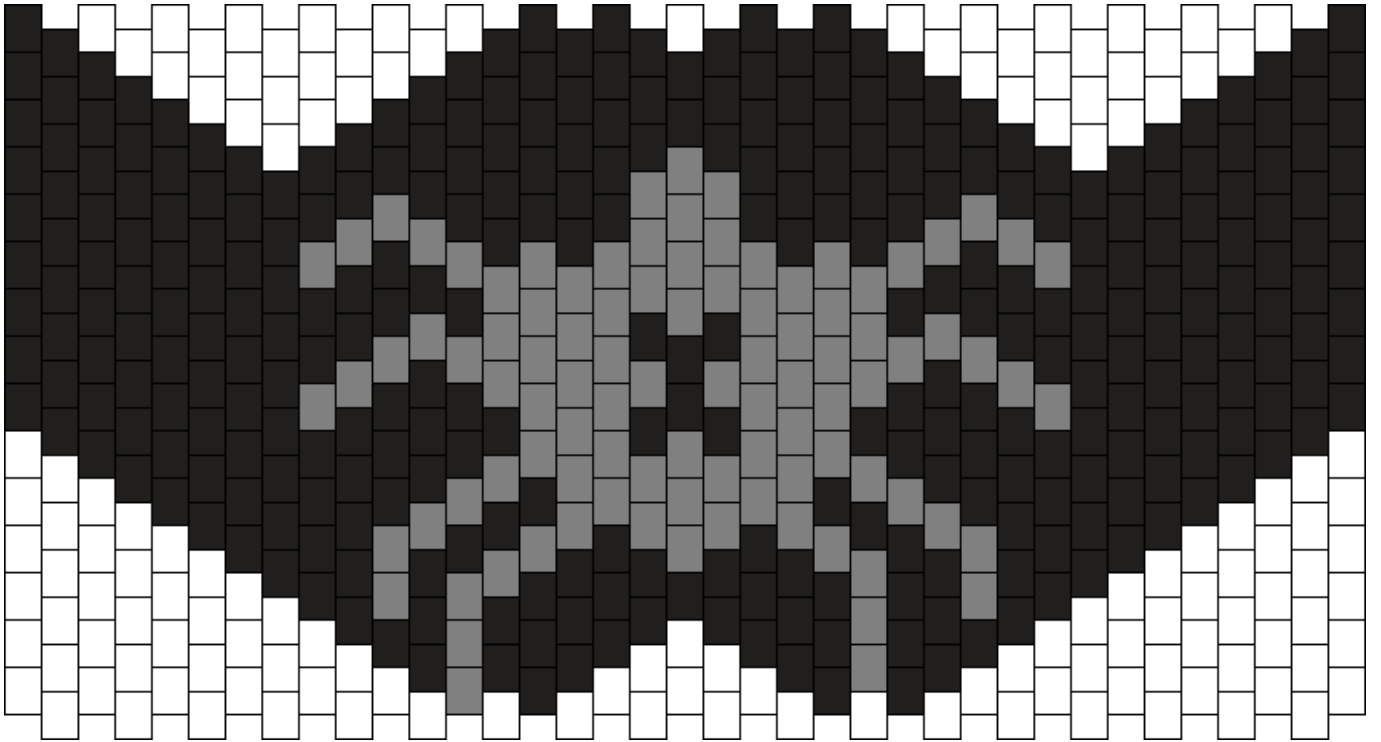

# Spider Mask Kandi Pattern

Created by: imiosa

37 columns wide x 15 rows tall

318 98