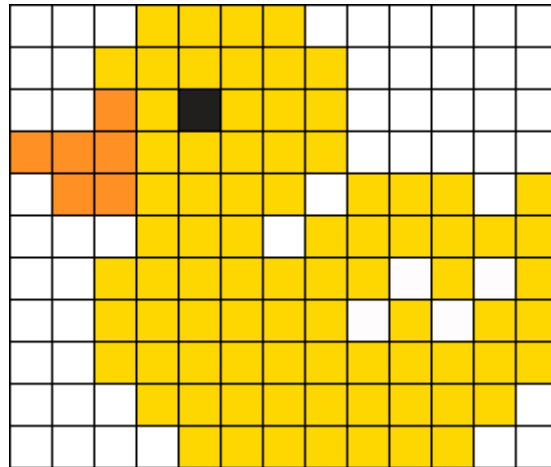

Duck Kandi Pattern

Created by: TheLitPanda

13 columns wide x 11 rows tall

841 81 6 1 4