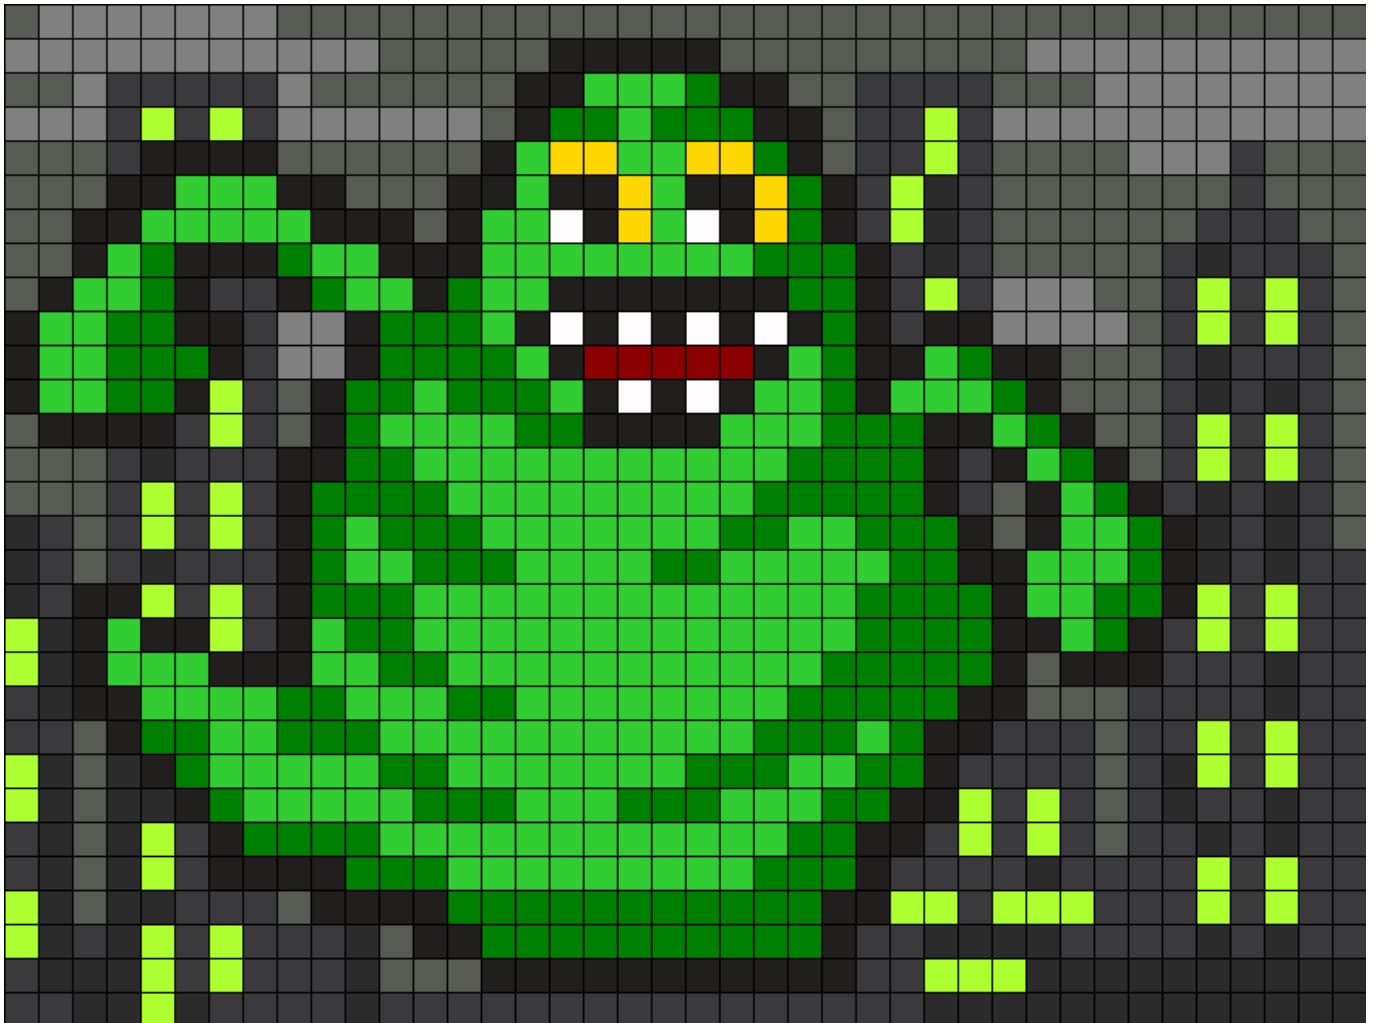

Slimer Kandi Pattern

Created by: zombiz182

40 columns wide x 30 rows tall

232	176	177	8	5	8	171	228	82	61	72
-----	-----	-----	---	---	---	-----	-----	----	----	----