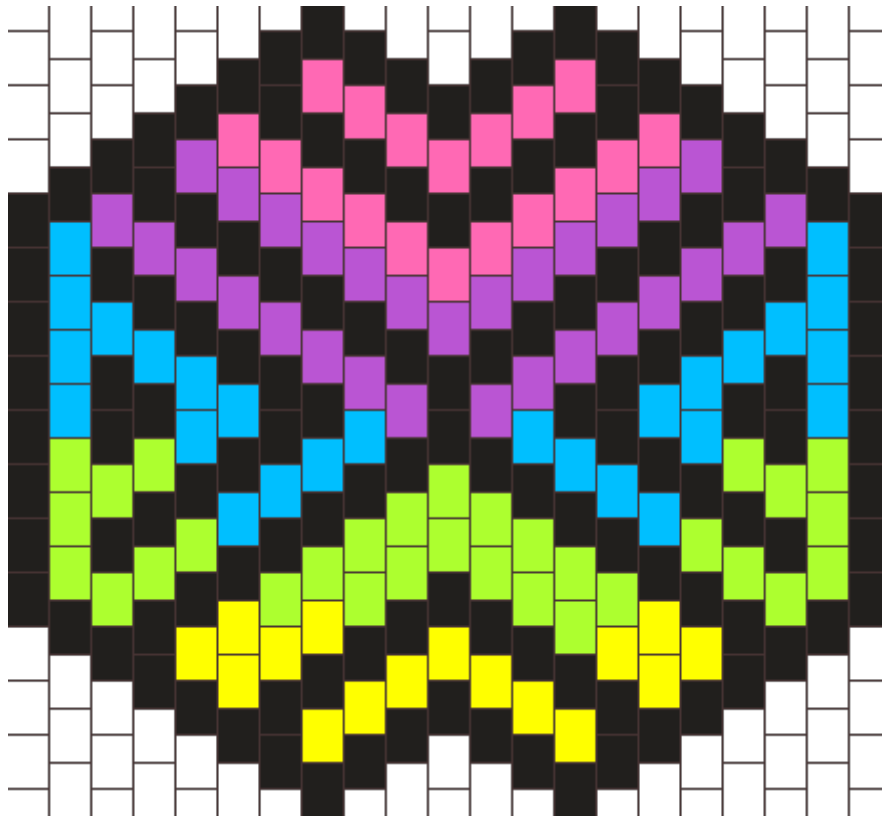

Colorful Tribal Mask Kandi Pattern

Created by: tehgoddess

20 columns wide x 14 rows tall

130	18	29	26	31	16
-----	----	----	----	----	----