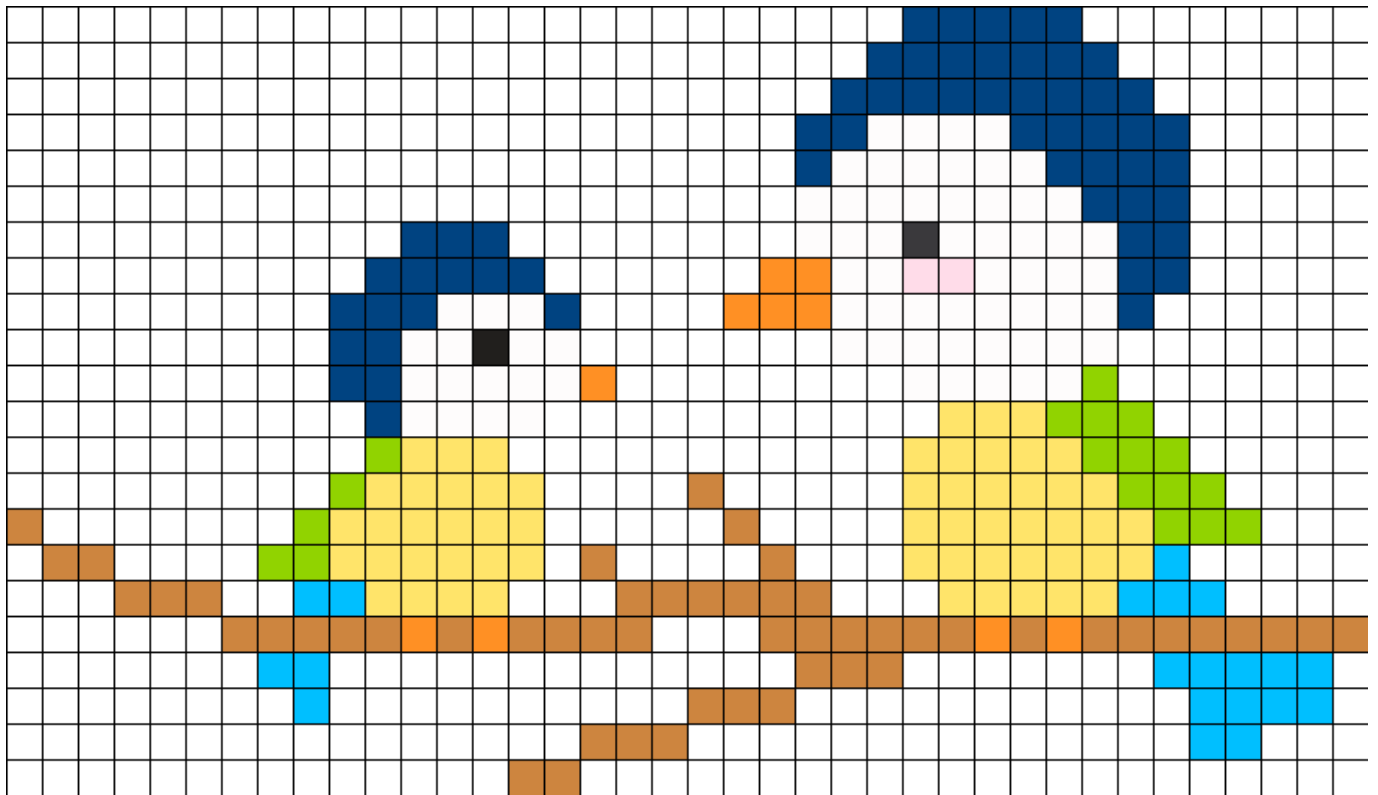

# Mom And Baby Bird Kandi Pattern

Created by: Ninie

38 columns wide x 22 rows tall

52	10	20	69	1	1	58	2	18	57
----	----	----	----	---	---	----	---	----	----