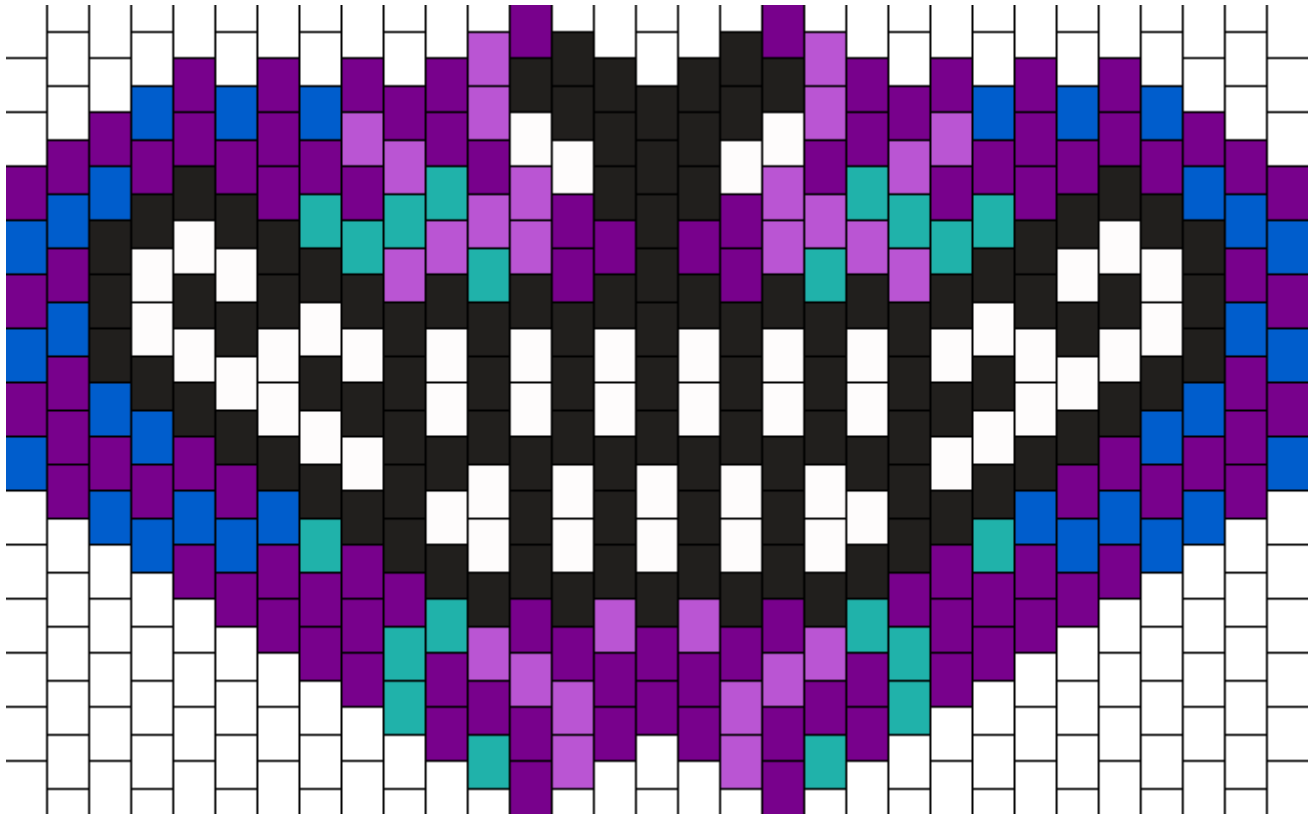

Purple And Blue Wolf Smile Mask Kandi Pattern

Created by: tehgoddess

30 columns wide x 14 rows tall

108	52	102	28	32	20
-----	----	-----	----	----	----