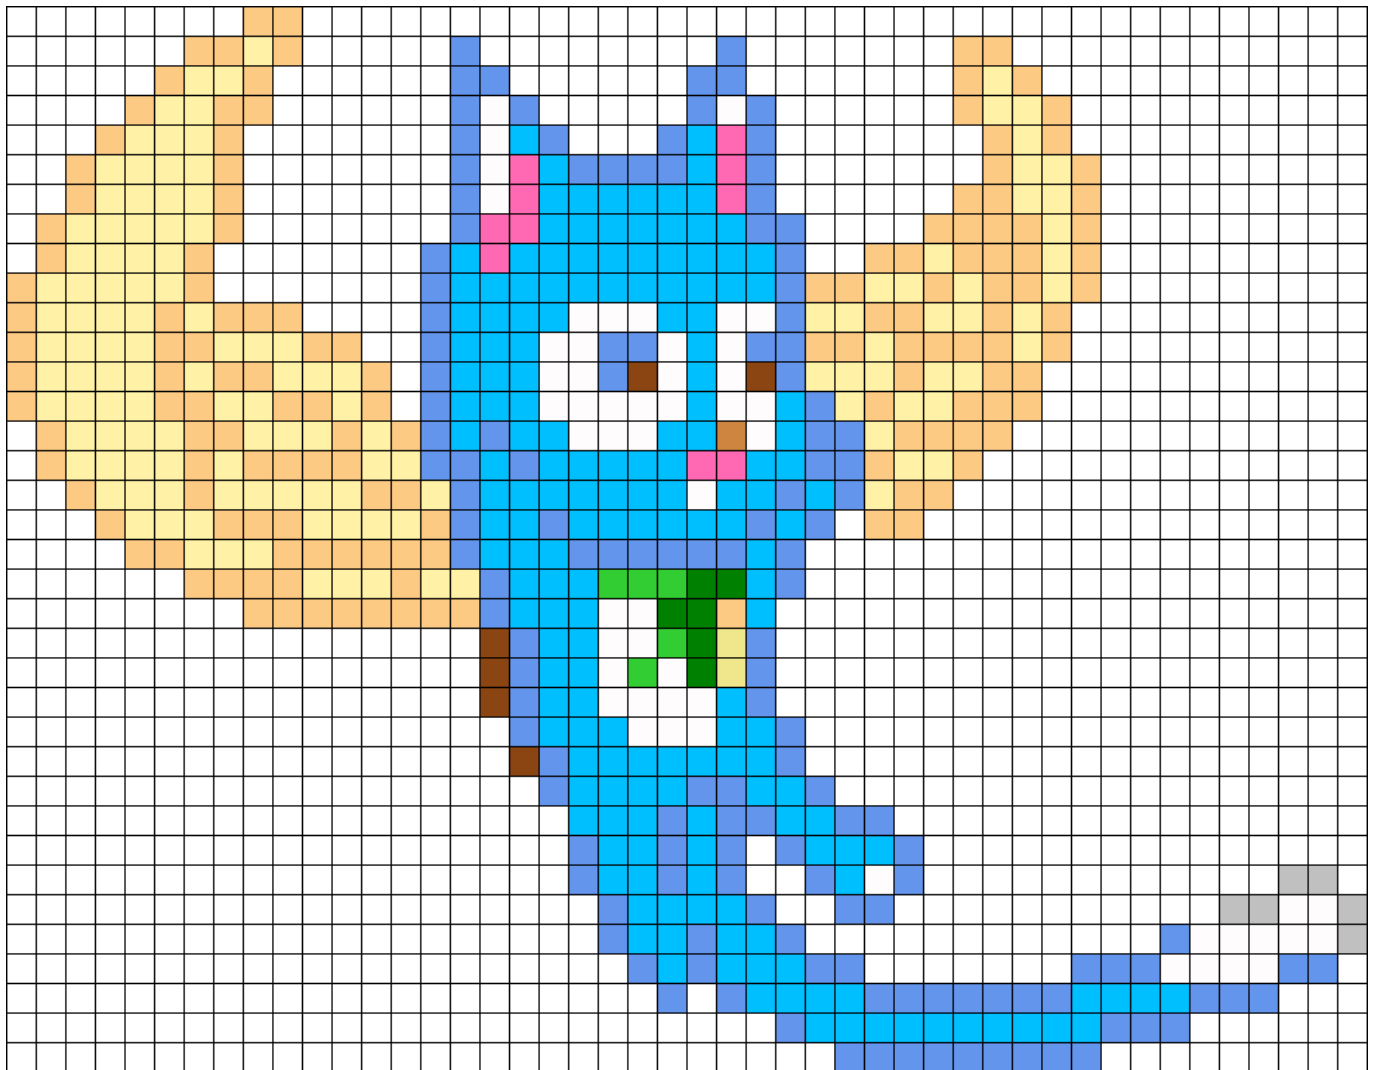

Happy From Fairy Tale Kandi Pattern

Created by: littlemisskandi

46 columns wide x 36 rows tall

55	6	139	5	6	143	2	10	6	173	1	130
----	---	-----	---	---	-----	---	----	---	-----	---	-----