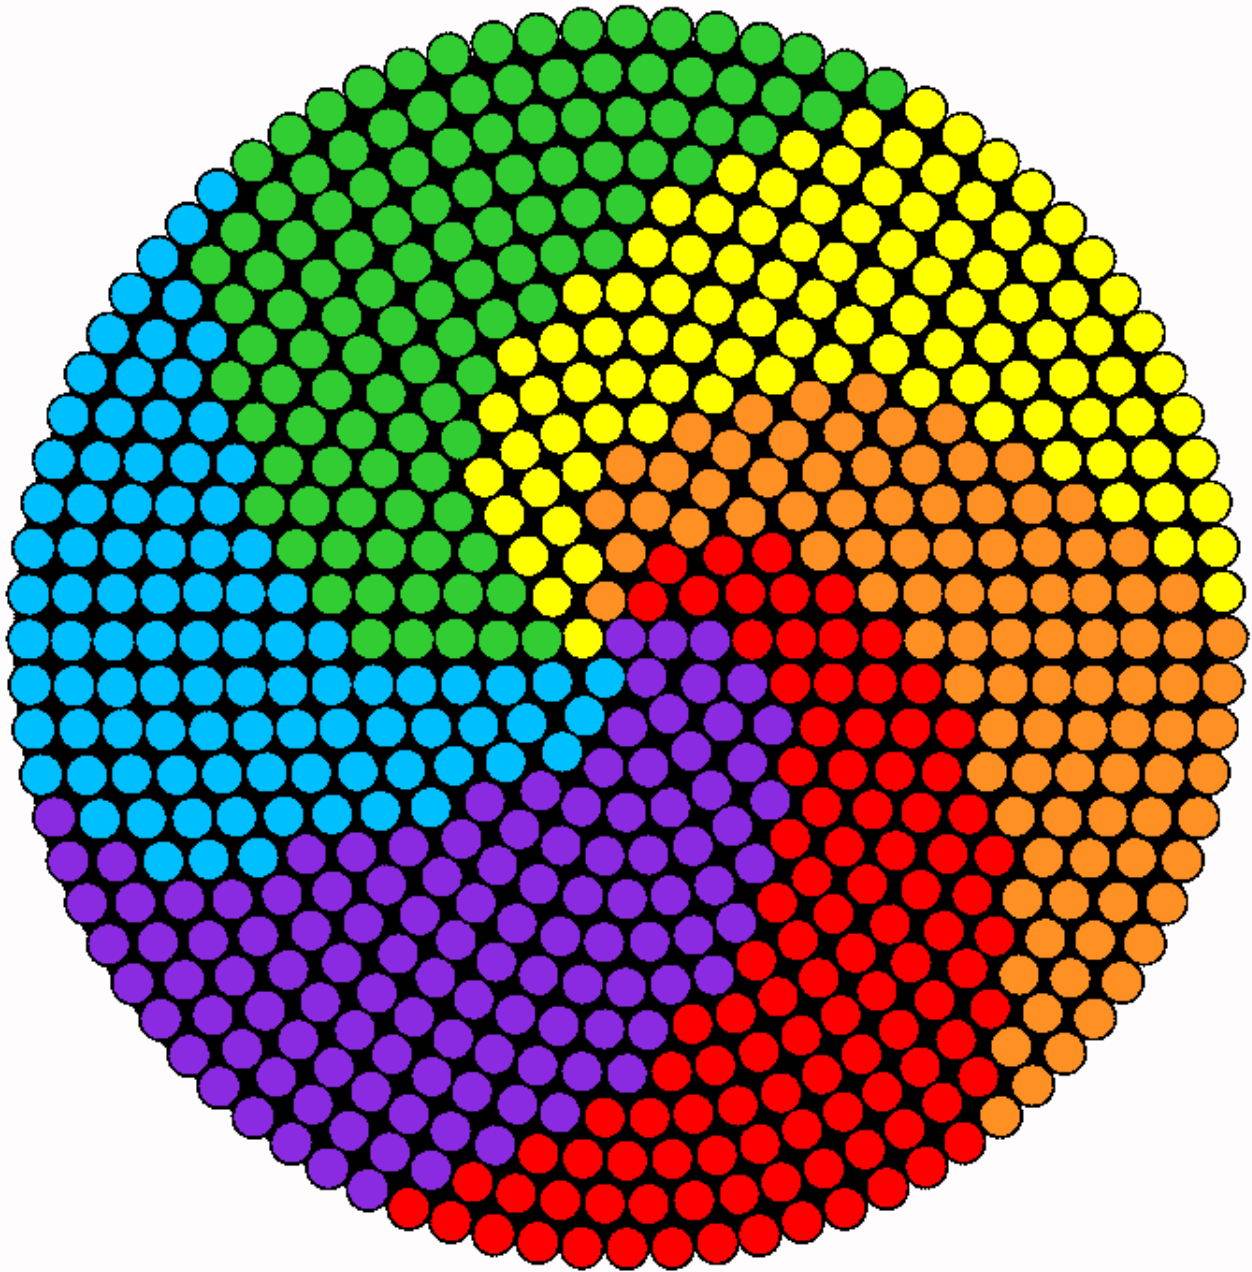

Rainbow Swirl Kandi Pattern

Created by: Nicky

0 columns wide x 0 rows tall

105	99	101	114	96	117	1
-----	----	-----	-----	----	-----	---