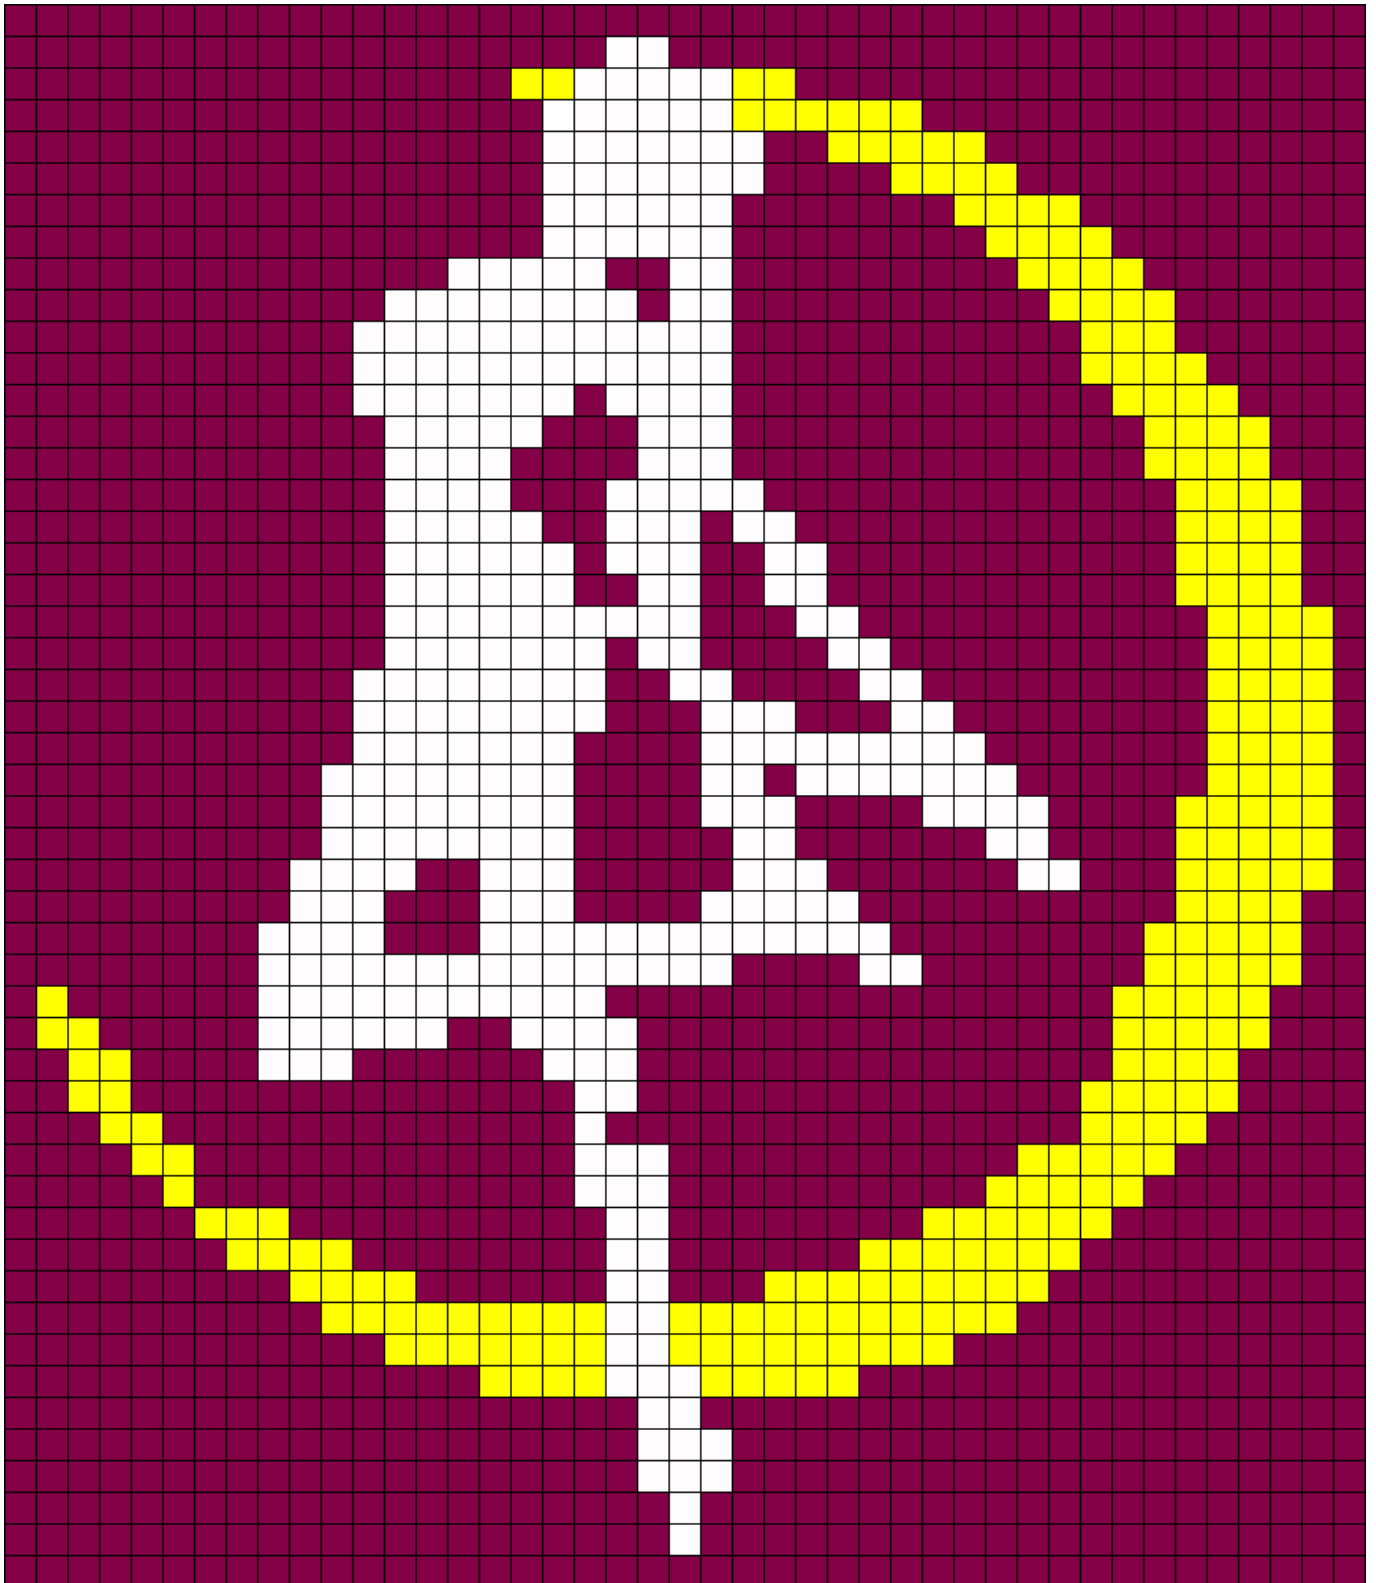

Dancer Kandi Pattern

Created by: Nicky

43 columns wide x 50 rows tall

1534 369 246