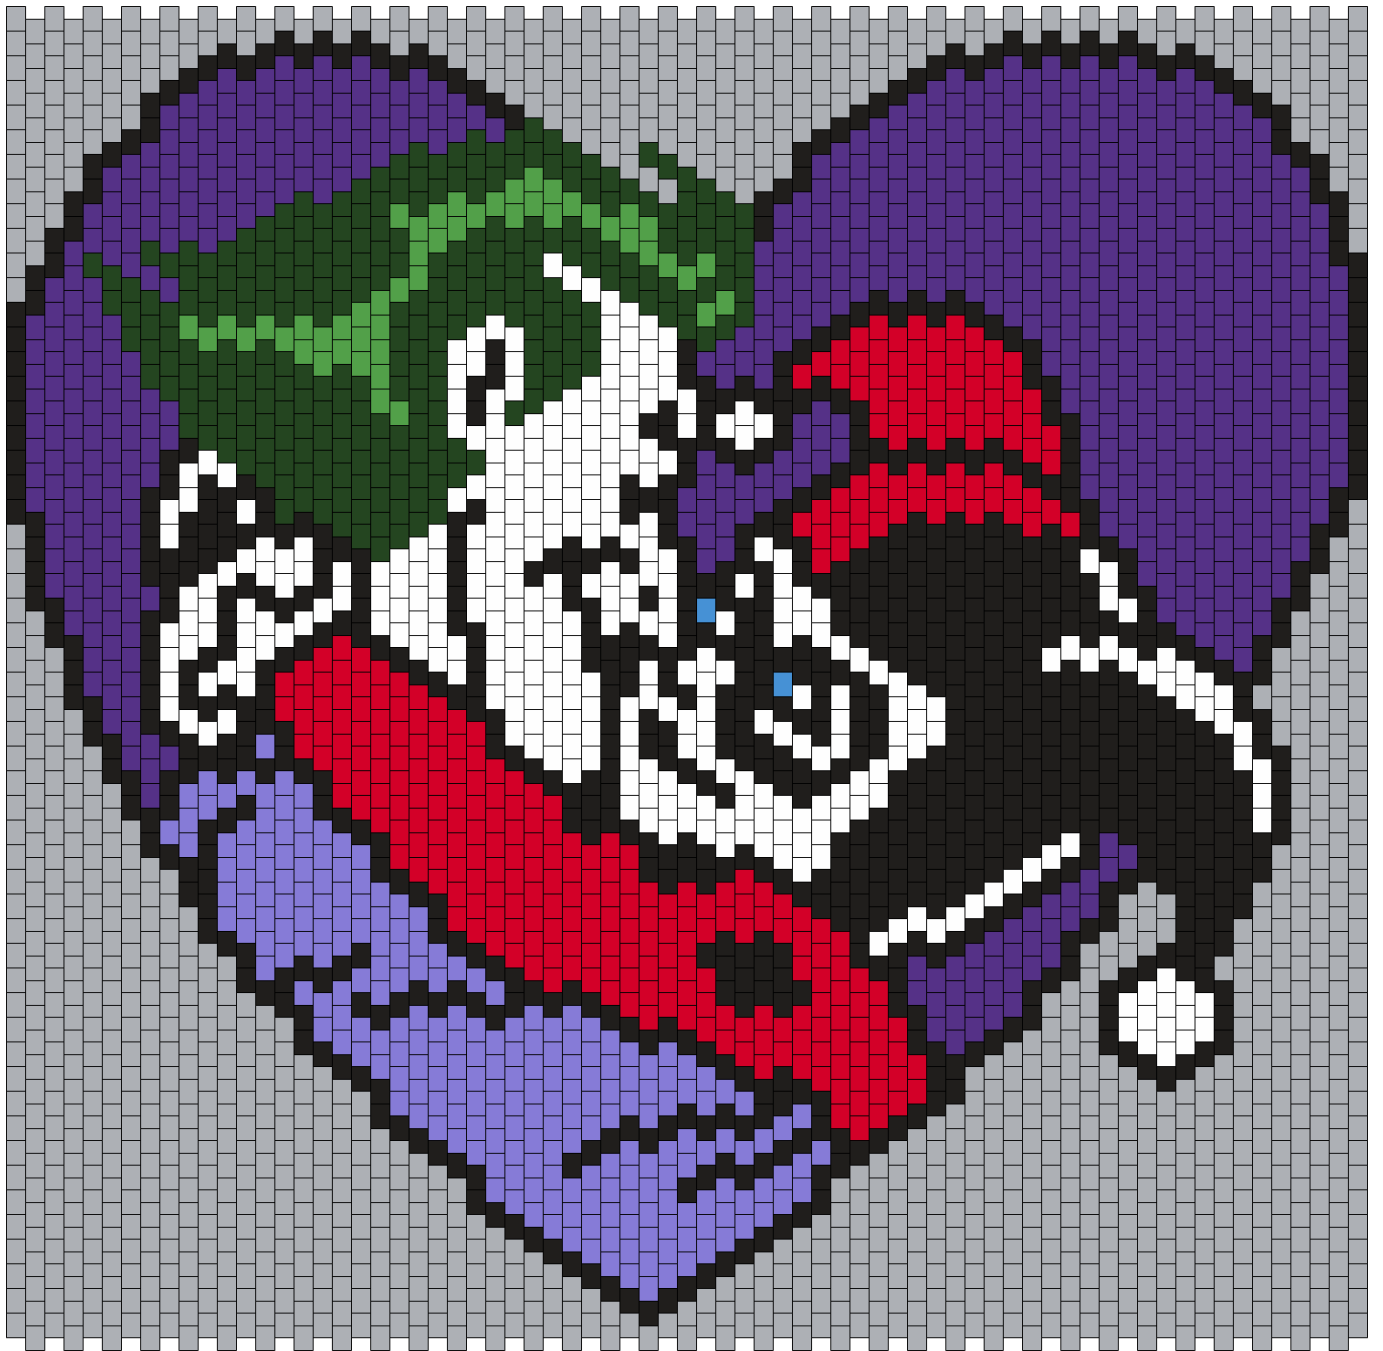

# Joker And Harley Quinn Heart Kandi Pattern

Created by: maninthebook

71 columns wide x 54 rows tall

336	1150	831	679	264	50	293	2	229
-----	------	-----	-----	-----	----	-----	---	-----