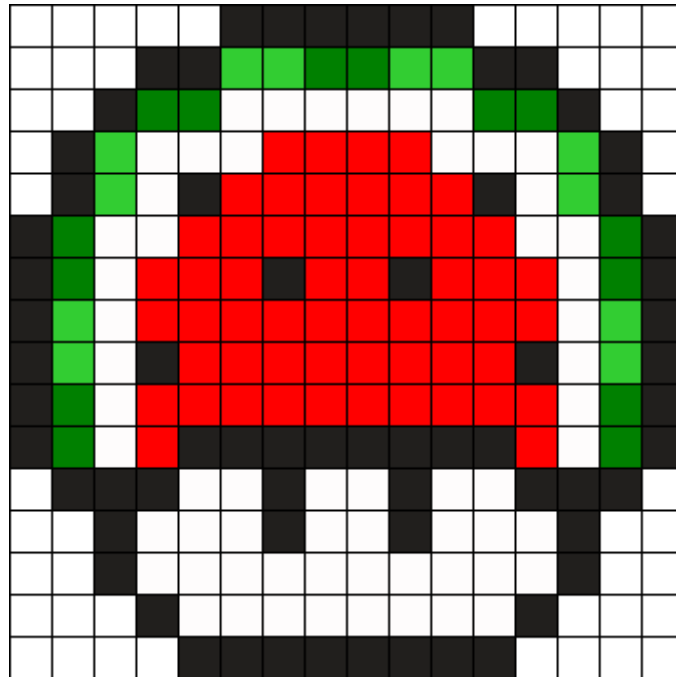

Watermelon Mushroom Kandi Pattern

Created by: Sara_Bea

16 columns wide x 16 rows tall

66	60	14	12	56
----	----	----	----	----