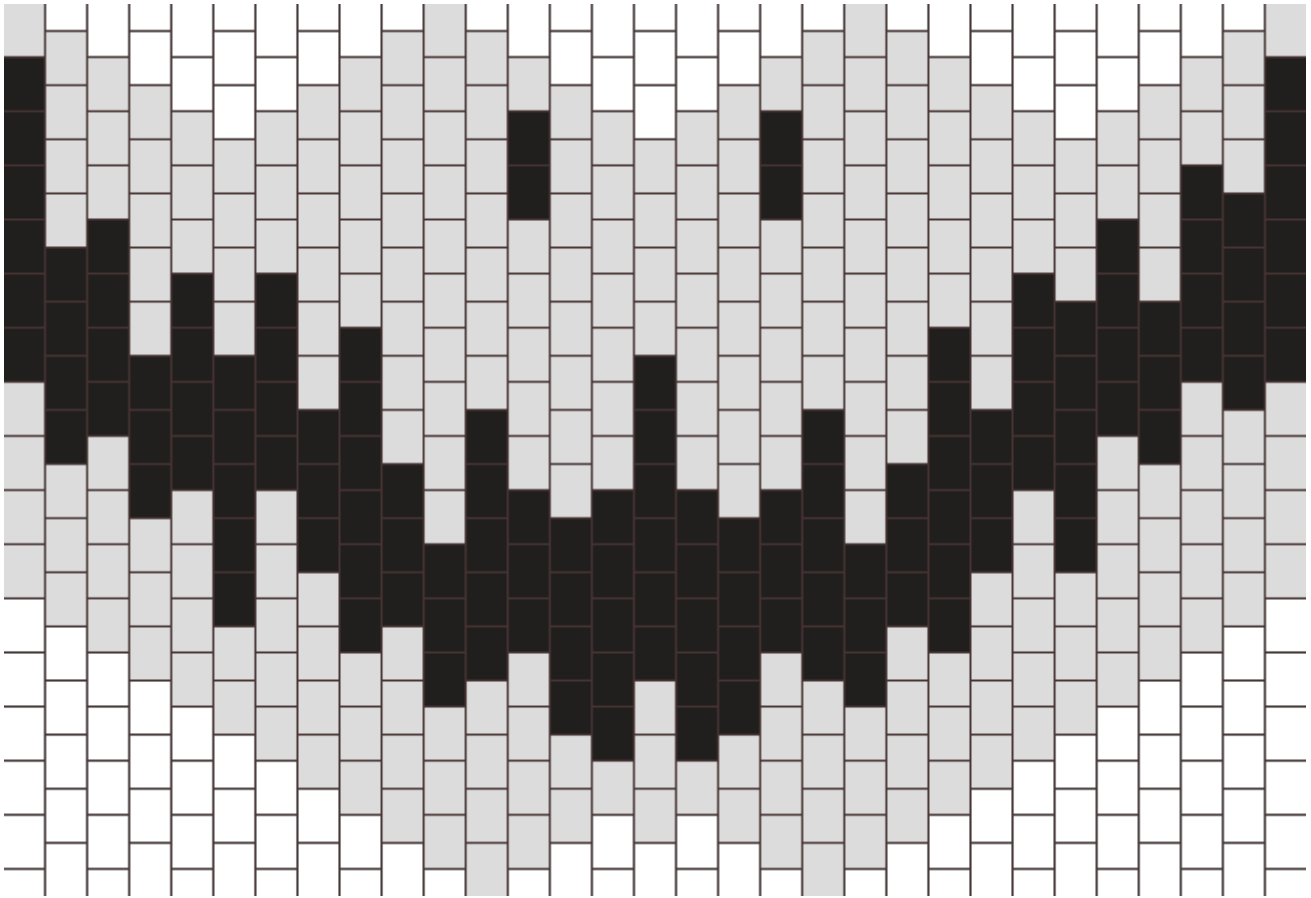

# Skeleton Kandi Pattern

Created by: beejjord

30 columns wide x 16 rows tall

267 134