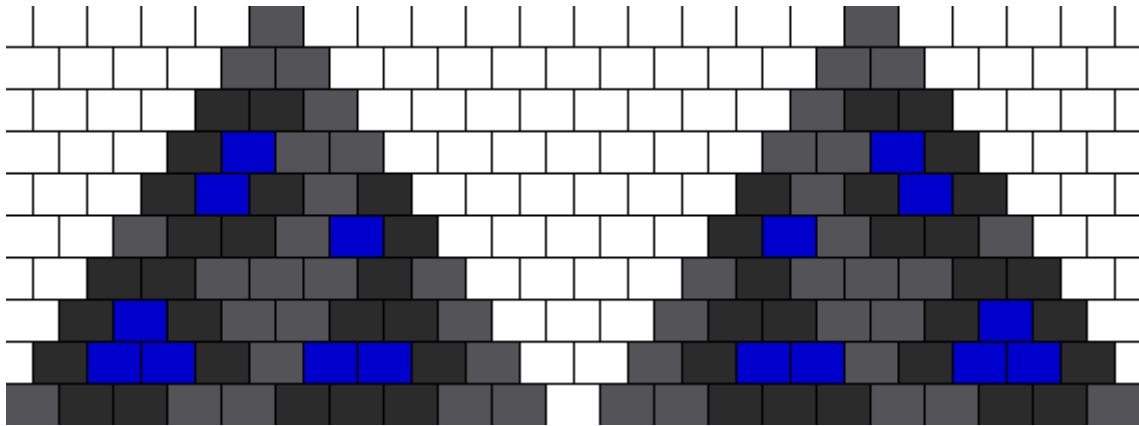

Night Cat Ears Kandi Pattern

Created by: VVerecat

0 columns wide x 9 rows tall

46	16	48
----	----	----