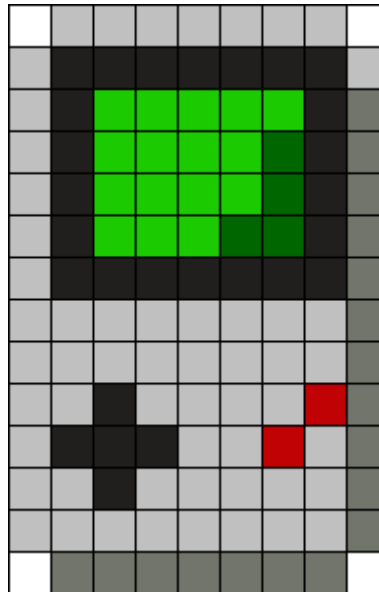

Nintendo Gameboy Kandi Pattern

Created by: sunsgone

9 columns wide x 14 rows tall

55	27	2	4	16	18
----	----	---	---	----	----