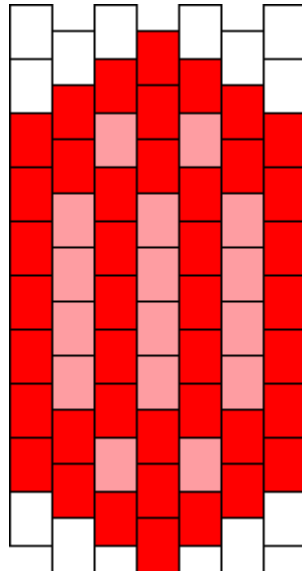

Small Rupee Kandi Pattern

Created by: Lokinas

7 columns wide x 10 rows tall

42

16