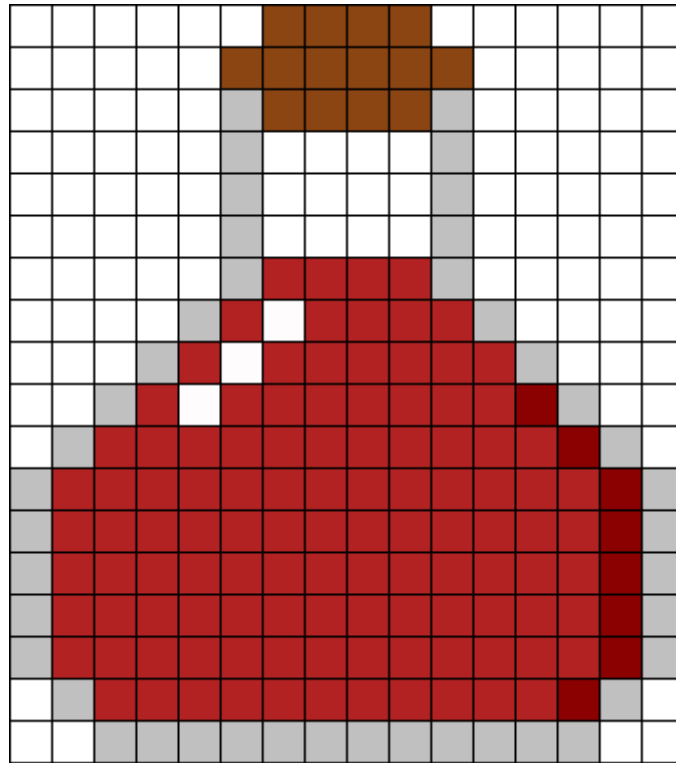

# Health Potion Kandi Pattern

Created by: JJM236

16 columns wide x 18 rows tall

841

42

14

111

3