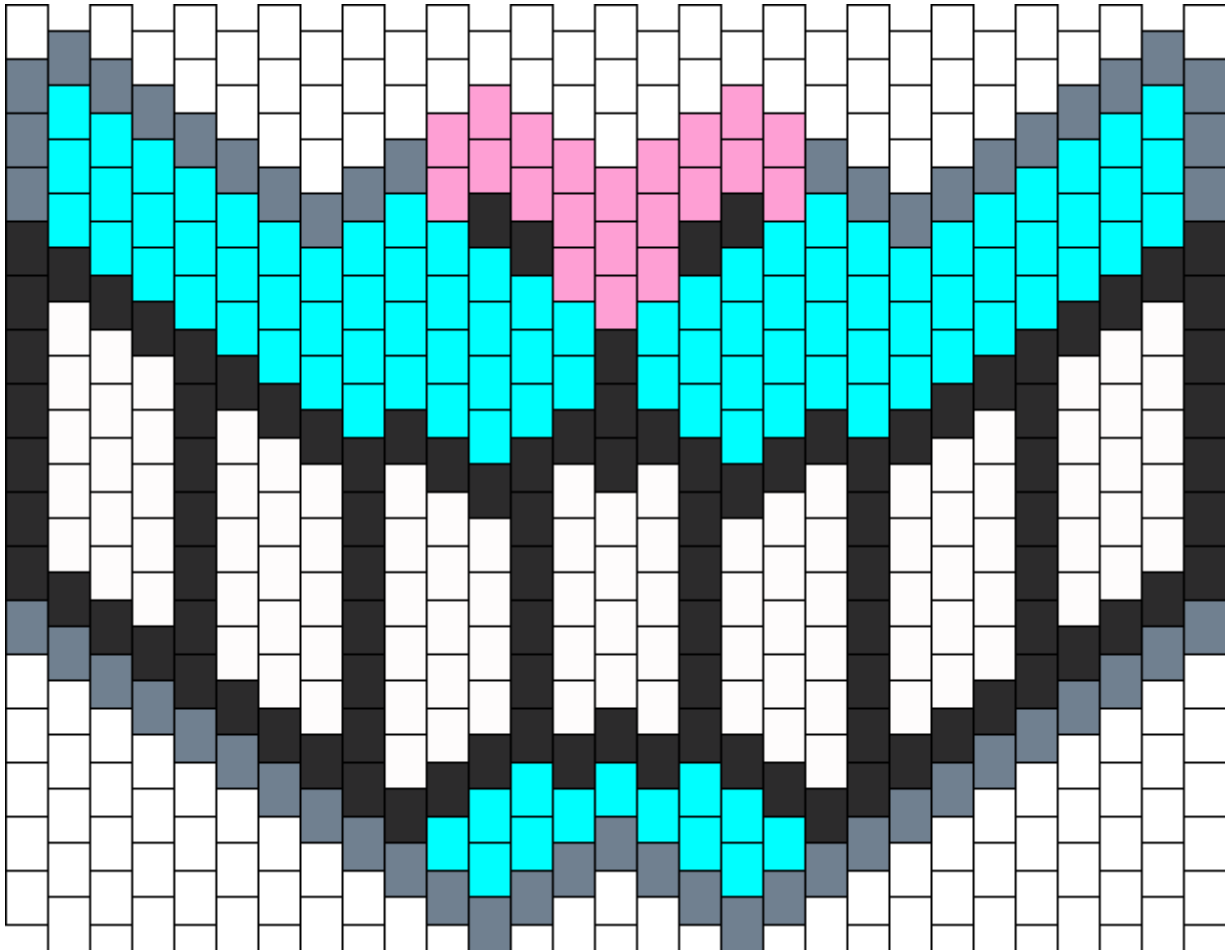

Blue Chesire Cat Smile Kandi Pattern

Created by: Lolabunny22

29 columns wide x 17 rows tall

53	97	21	102	104
----	----	----	-----	-----