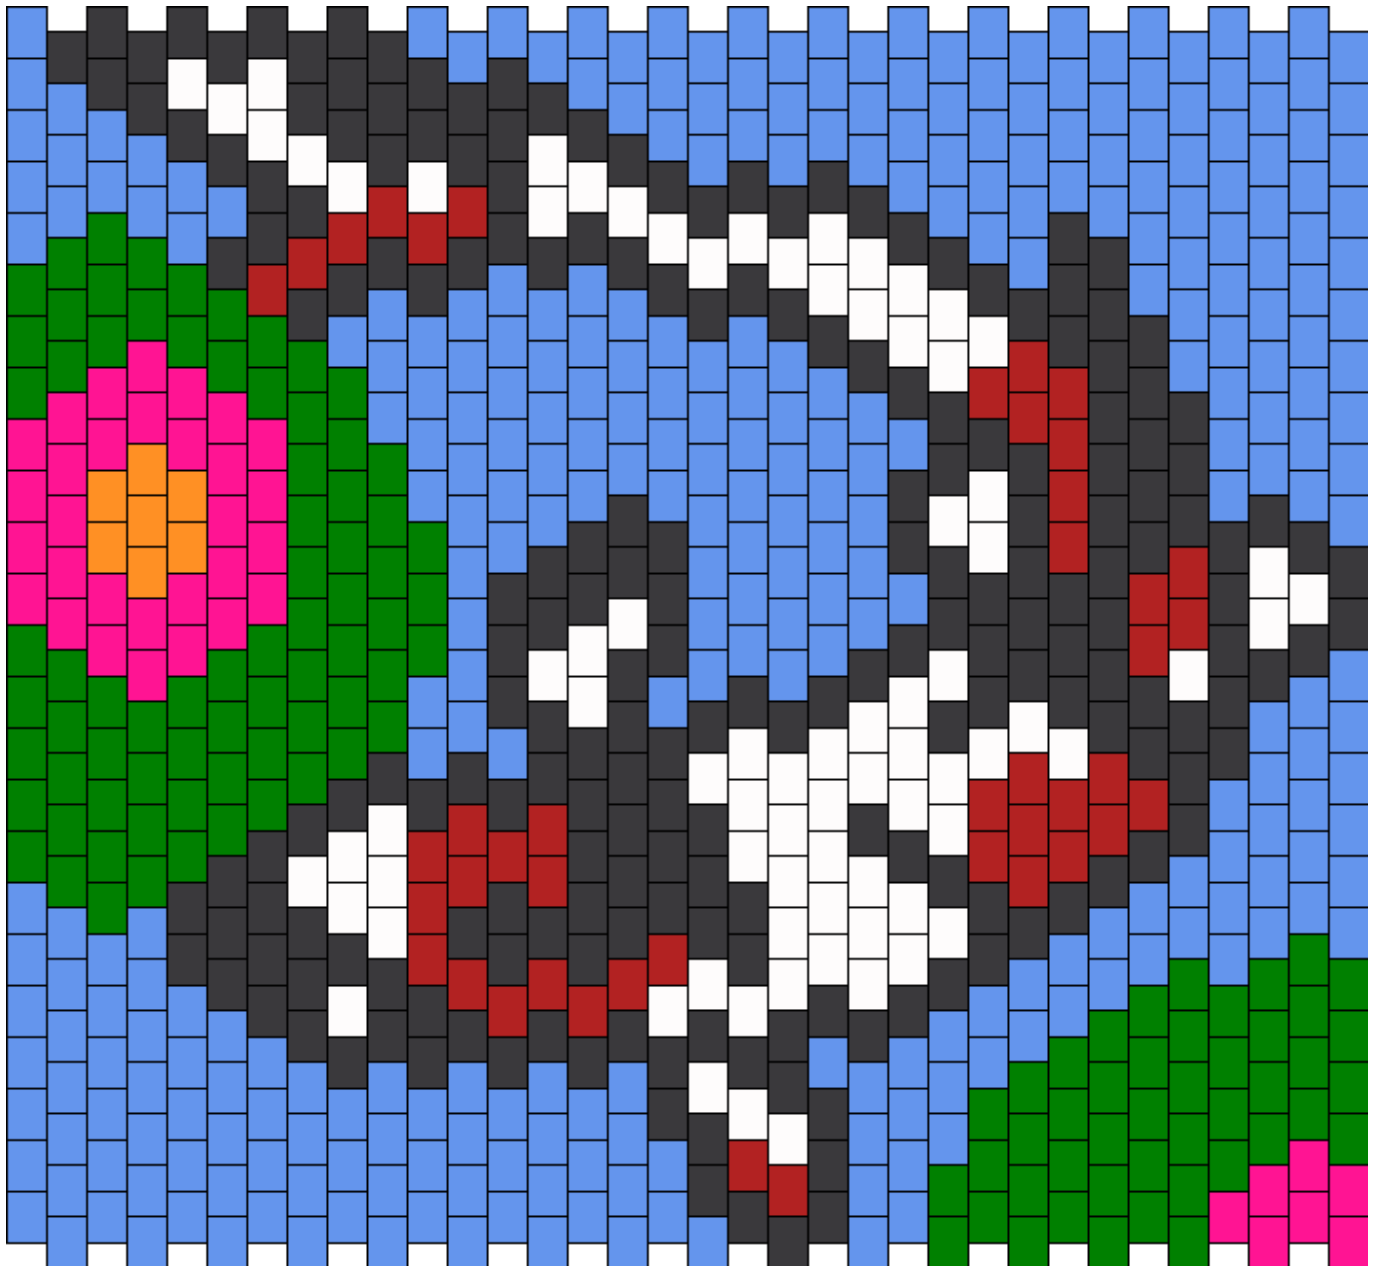

Koi And Lillies Kandi Pattern

Created by: Lexenos

34 columns wide x 24 rows tall

318	213	79	43	119	37	7
-----	-----	----	----	-----	----	---