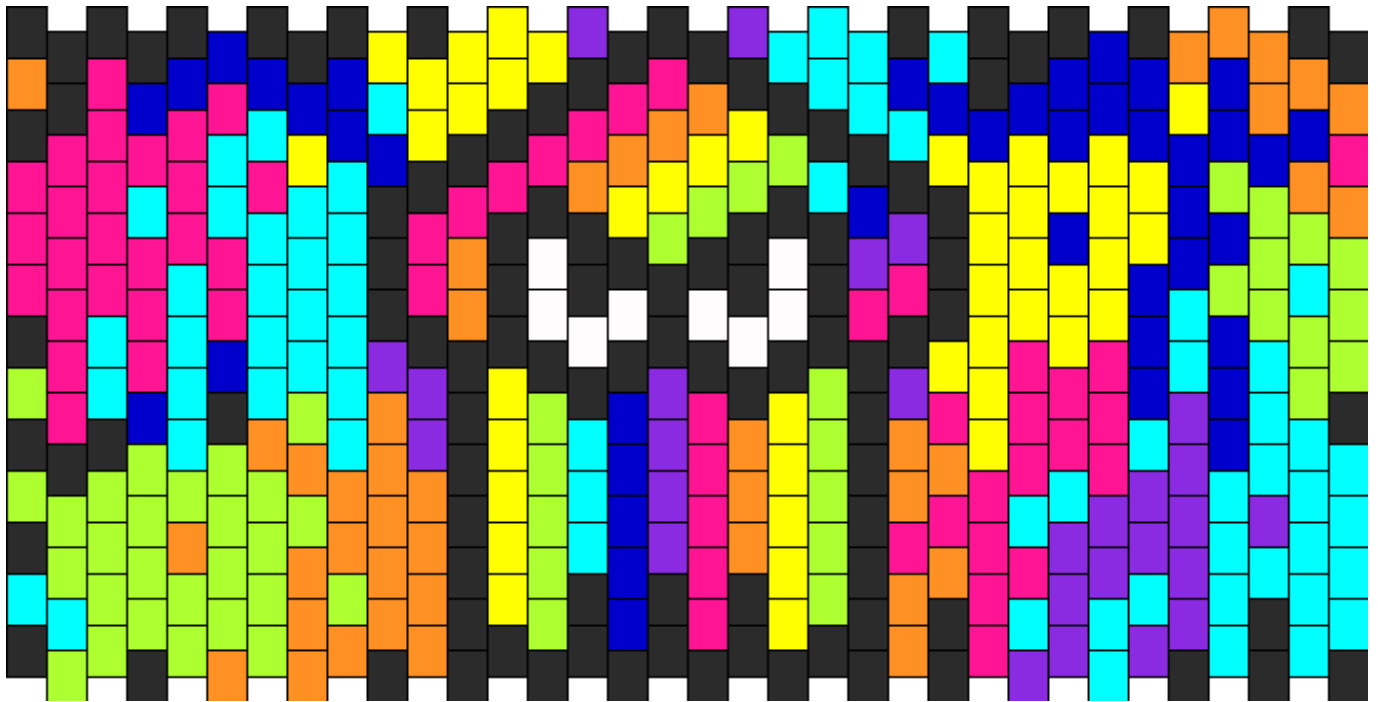

Splatoon Rainbow Squid Kandi Pattern

Created by: Lazarian96

34 columns wide x 13 rows tall

104	41	45	27	65	43	57	52	8
-----	----	----	----	----	----	----	----	---