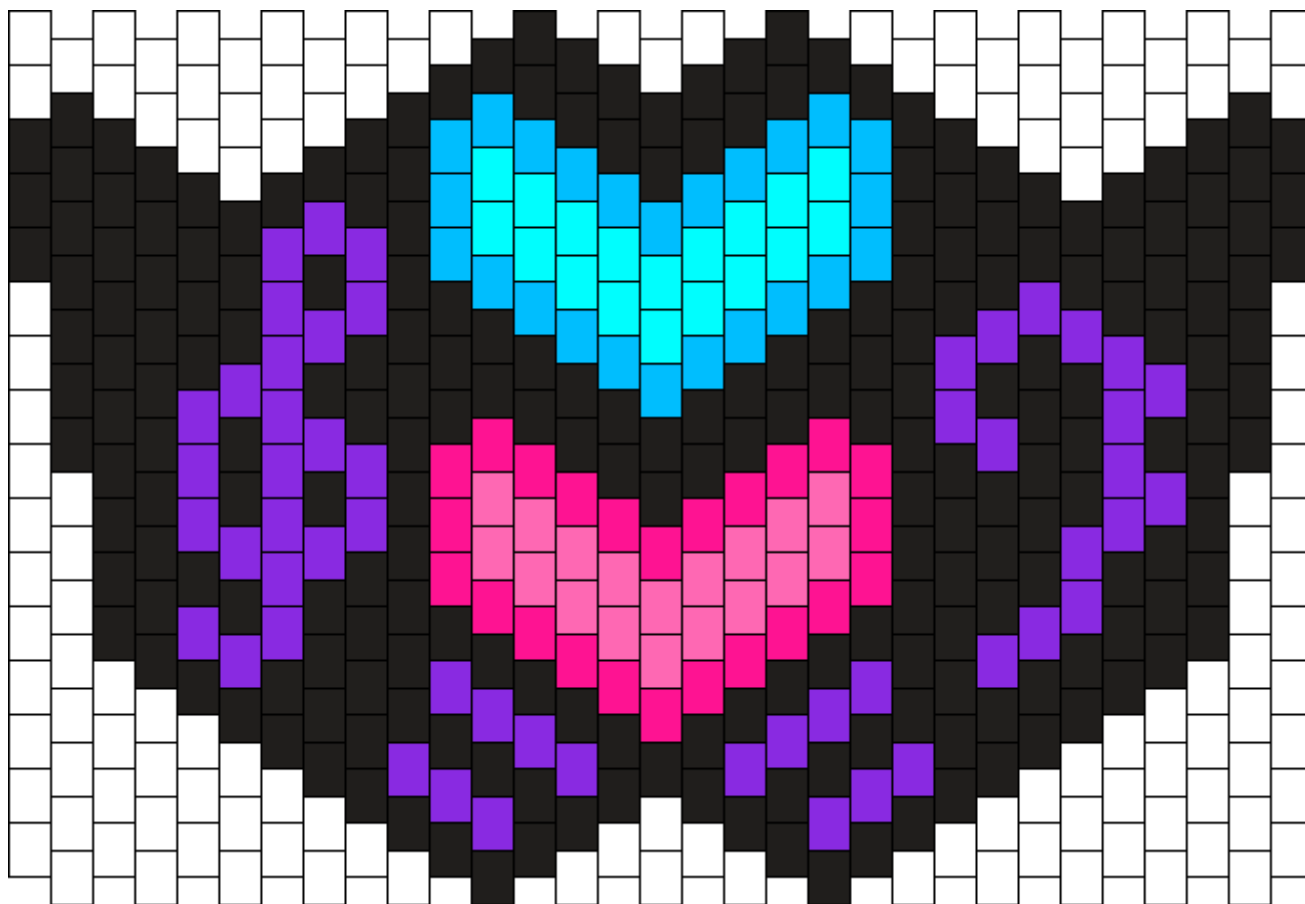

Winged Bass And Treble Mask Kandi Pattern

Created by: cmm05c

31 columns wide x 16 rows tall

250	6	8	24	24	44	12	18	28	18	39	1
-----	---	---	----	----	----	----	----	----	----	----	---