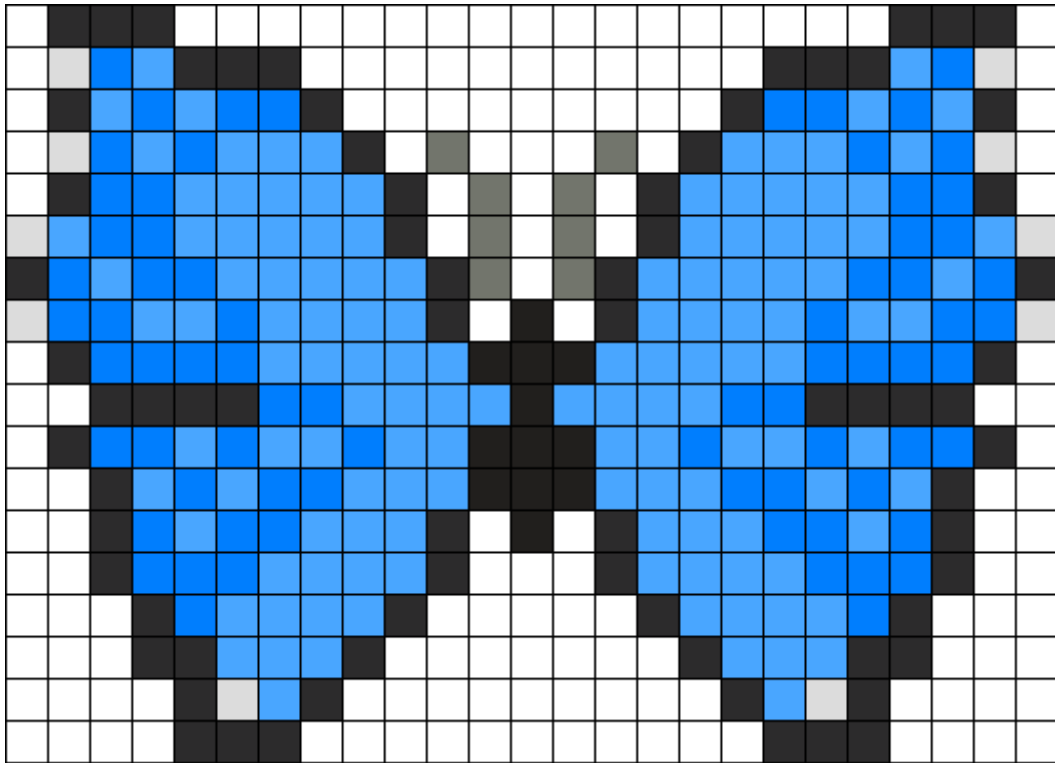

# Blue Butterfly Kandi Pattern

Created by: sunsgone

25 columns wide x 18 rows tall

12	72	8	130	72	10
----	----	---	-----	----	----