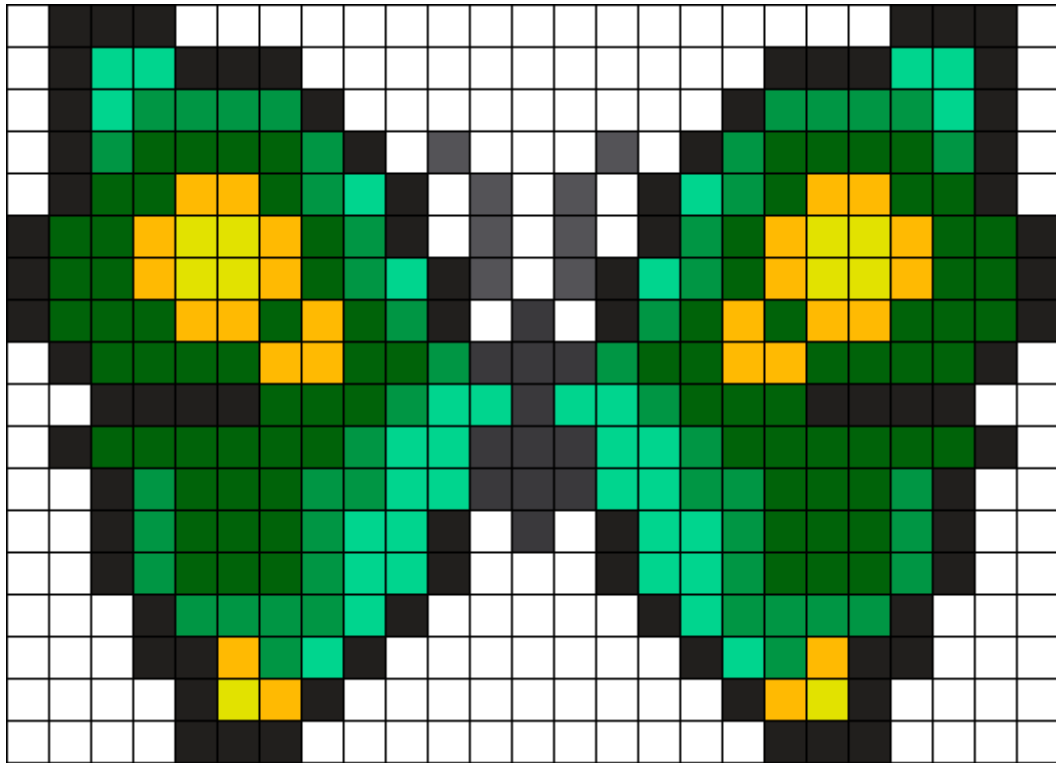

Green Spotted Butterfly Kandi Pattern

Created by: sunsgone

25 columns wide x 18 rows tall

80	12	8	10	26	84	50	34
----	----	---	----	----	----	----	----